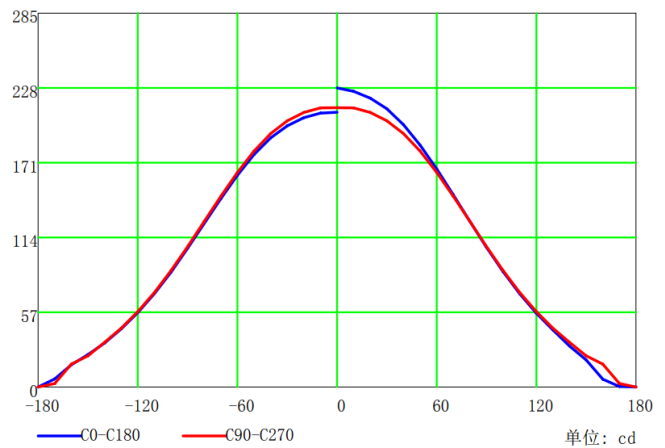

Diisobutylphthalate(DIBP)

2. Outline Drawing

Unit : mm

Material Information

1. Globe: Plastic
2. Body: Plastic
3. Base: Metal

3. Light Distribution Curve

FWHM180°

4. Spectrum Distribution