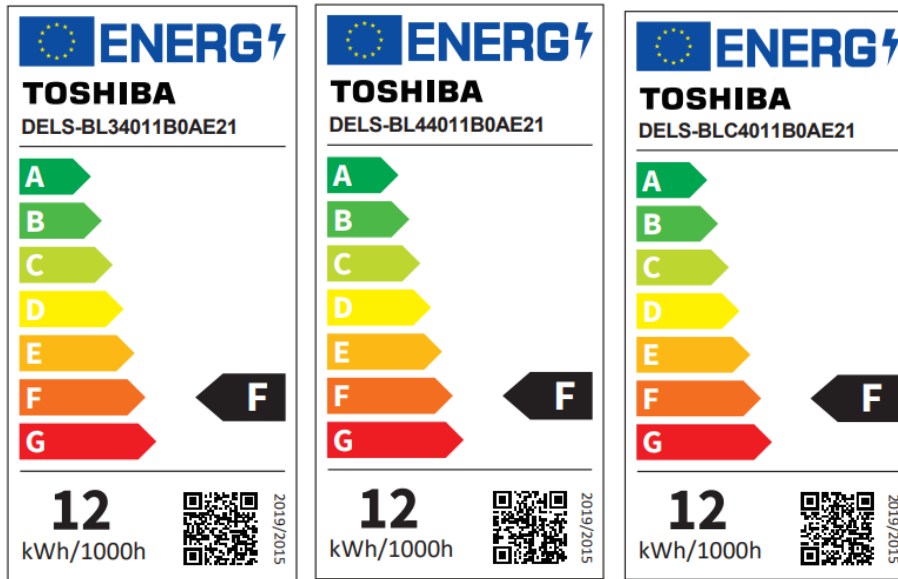

9. ERP Label

DELS-BL34011B0AE21 / DELS-BL44011B0AE21 / DELS-BLC4011B0AE21

*Suppliers have to use the EPREL official website to generate a QR-code by a pre-registration.