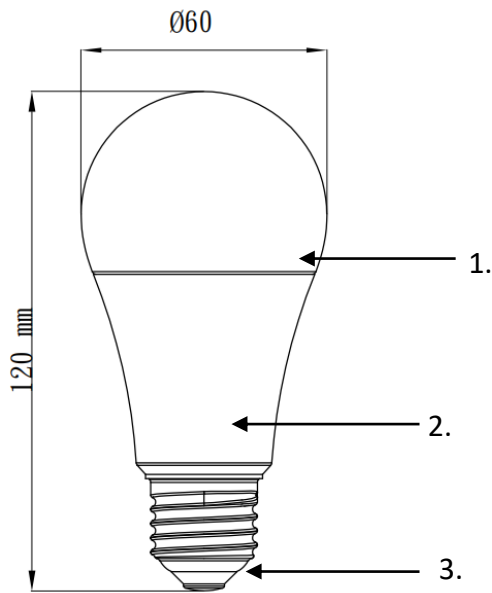

D. Temperature Operation

| | |
|-------------------------------------|--------------|
| Normal operation temperature | -20°C ~ 40°C |
| Relative Humidity | 10%~ 90% |

E. Geometric Data

| | |
|-------------------------------|--------------------------------|
| Model | Classic A lamp 75W |
| Maximum overall length | 120 ± 2 mm (4.72 ± 0.08 inch) |
| Maximum diameter | 60 ± 2 mm (2.362± 0.08 inch) |
| Mass | 40 ± 5 g |

Diisobutylphthalate(DIBP)

2. Outline Drawing

Unit : mm

Material Information

1. Globe: Plastic
2. Body: Plastic
3. Base: Metal

3. Light Distribution Curve

FWHM180°

4. Spectrum Distribution