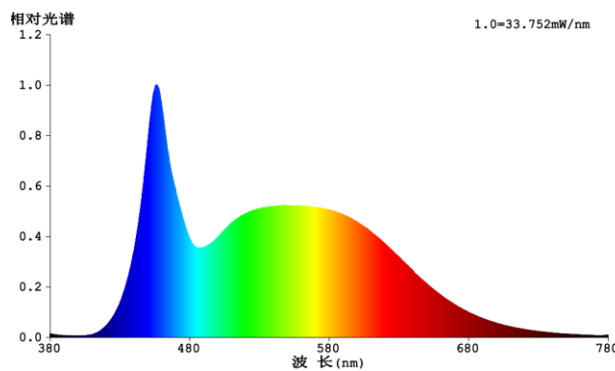

6500K: DELS-BLC4011B0AE21