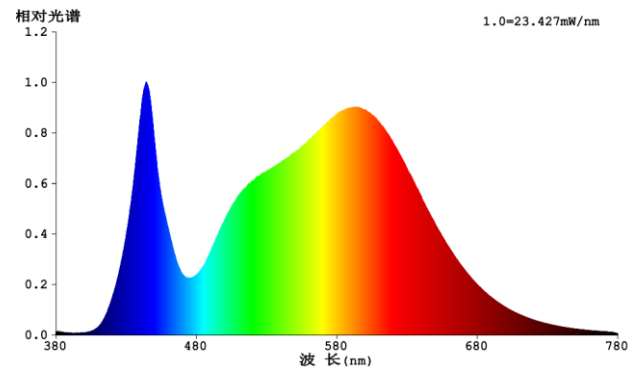

4. Spectrum Distribution

3000K: DELS-BL34011B0AE21

4000K: DELS-BL44011B0AE21