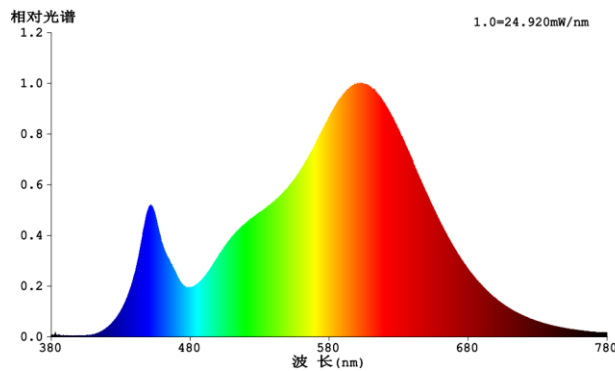

4. Spectrum Distribution

3000K: DELS-BL34011B0AE21

4000K: DELS-BL44011B0AE21