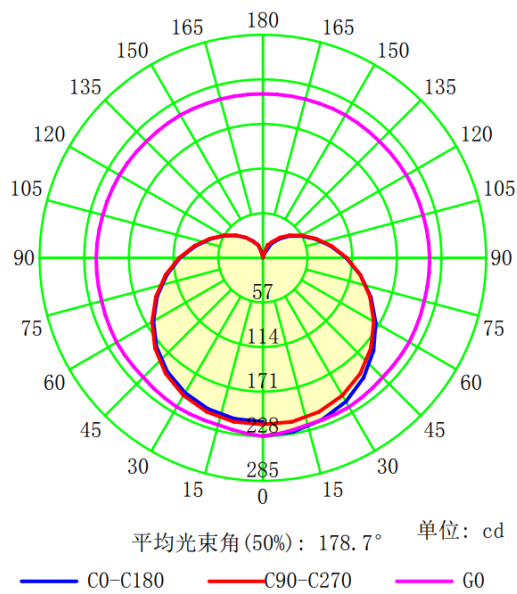

B. Light Data

| | | | |
|--------------------------------|---------------------------------|---------------|------------|
| Color | Warm white | Neutral White | Cool White |
| Color Temperature (CCT) | 3000K | 4000K | 6500K |
| Rated Lumen Output* | 1055lm | | |
| Color Rendering Index | ≥ 80 | | |
| Efficacy(Useful)* | 95.9 lm/W | | |
| Efficacy(Total)* | 95.9 lm/W | | |
| Color Consistency** | 6 Step MacAdam Ellipse (6 SDCM) | | |

D. Temperature Operation

| | |
|-------------------------------------|--------------|
| Normal operation temperature | -20°C ~ 40°C |
| Relative Humidity | 10%~ 90% |

E. Geometric Data

| | |
|-------------------------------|--------------------------------|
| Model | Classic A lamp 75W |
| Maximum overall length | 120 ± 2 mm (4.72 ± 0.08 inch) |
| Maximum diameter | 60 ± 2 mm (2.362± 0.08 inch) |
| Mass | 40 ± 5 g |

Diisobutylphthalate(DIBP)

2. Outline Drawing

Unit : mm

Material Information

1. Globe: Plastic
2. Body: Plastic
3. Base: Metal

3. Light Distribution Curve

FWHM180°

4. Spectrum Distribution