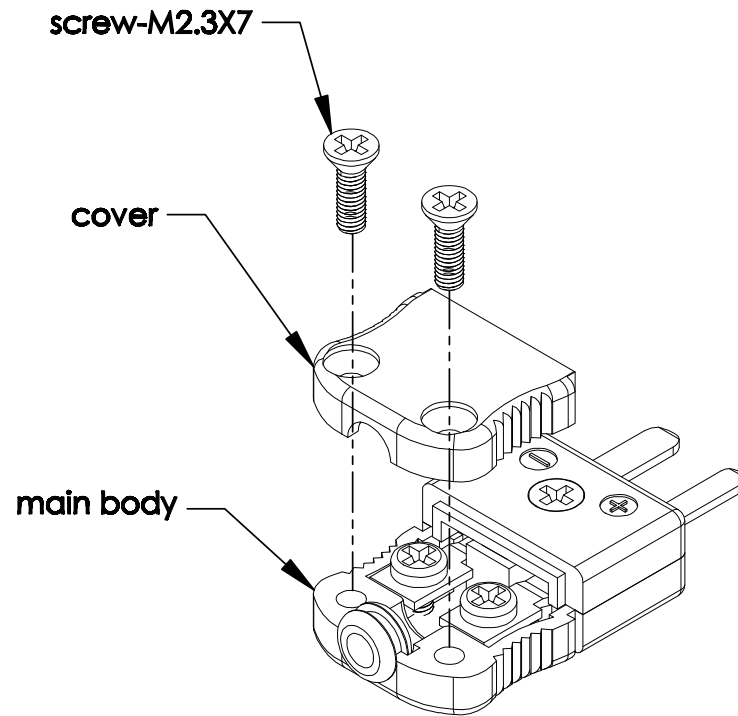

A345

Male K-Type Thermocouple Plug

Copyright © 2014 Test Products International, Inc.

Item Thermocouple Plug	Type K	Connection Type Miniature	Characteristics Flat Pins Screw Terminals	Color Yellow
----------------------------------	------------------	-------------------------------------	--	------------------------