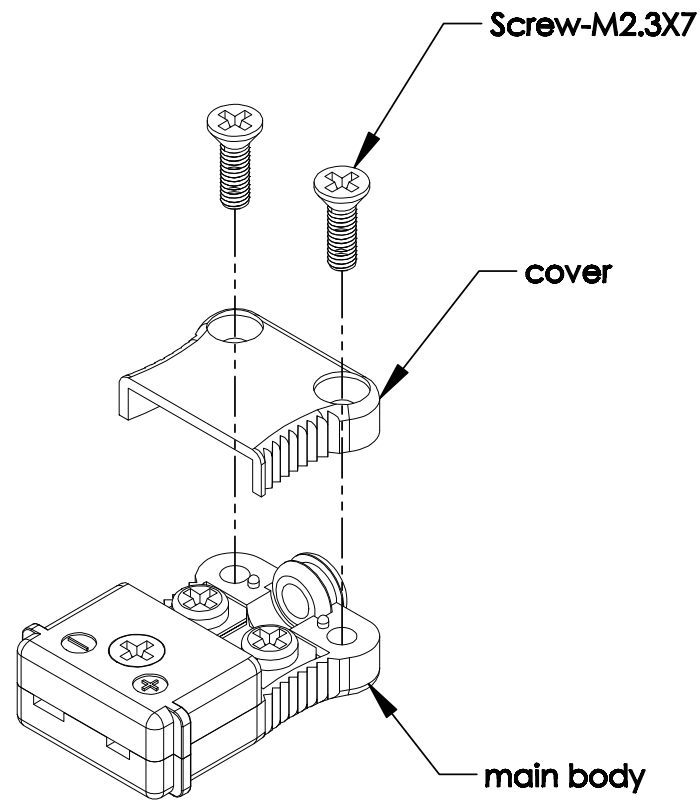

A346

Female K-Type Thermocouple Plug

Copyright © 2014 Test Products International, Inc.

Item Thermocouple Plug	Type K	Connection Type Miniature	Characteristics Flat Pins Screw Terminals	Color Yellow
----------------------------------	------------------	-------------------------------------	--	------------------------