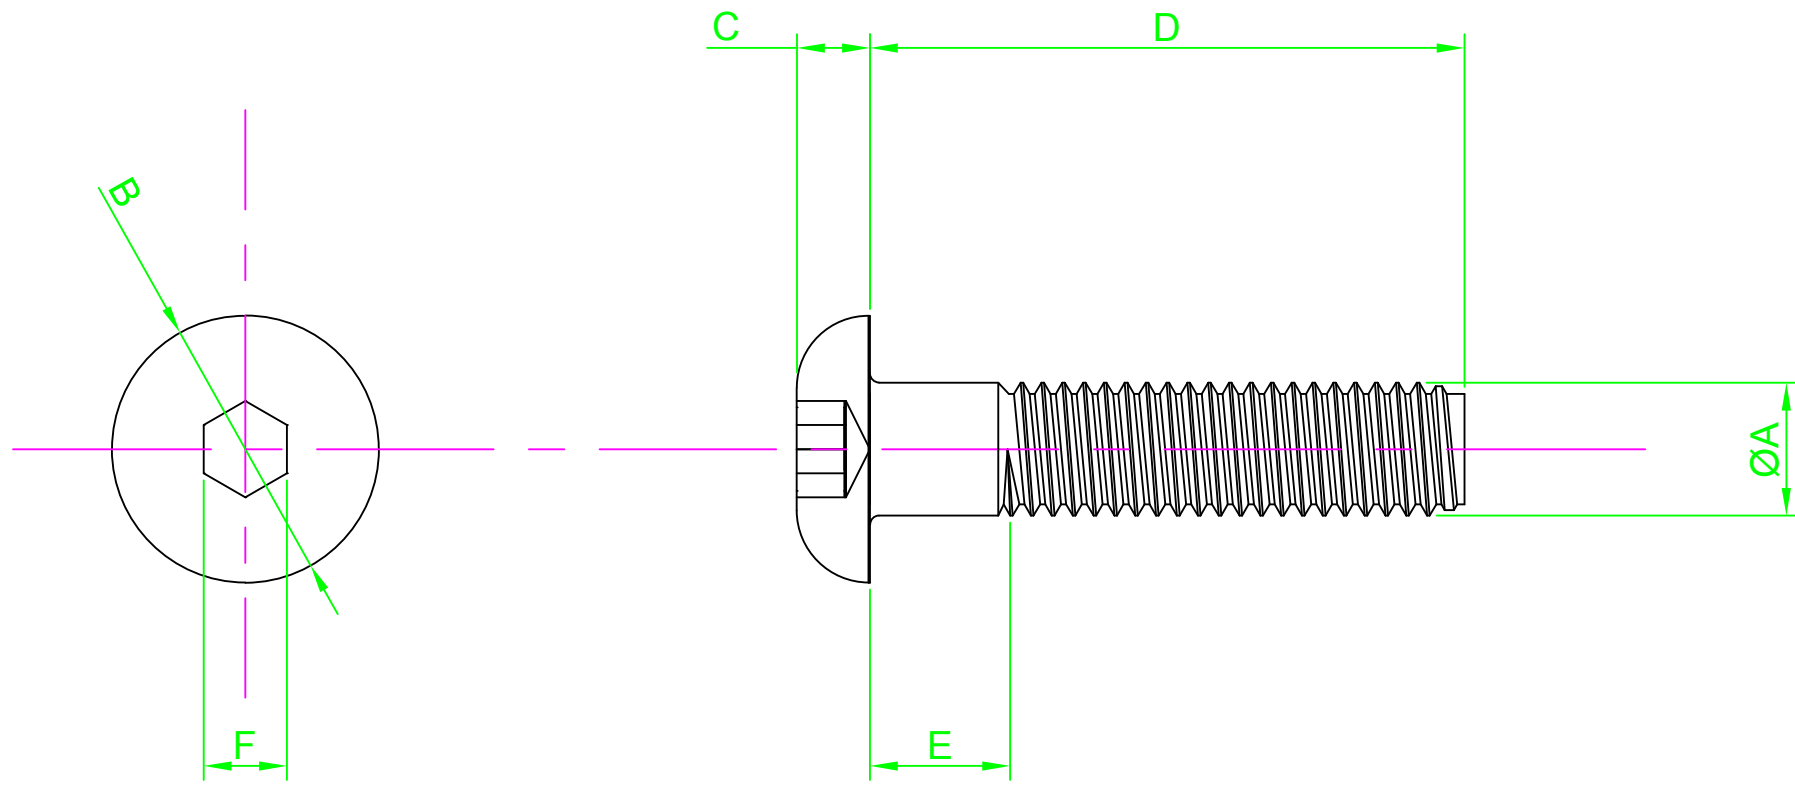

DO NOT SCALE DRAWING

REVISION

A INITIAL DRAWING 08.01.2016

Part Number	ØA	B Max	C Max	D Length	E Max	F Ref
M3 5 BH10MC S100	M3-0.5	5.7	1.65	5	1.5	2
M3 8 BH10MC S100				8		
M3 10 BH10MC S100				10		
M3 12 BH10MC S100				12		
M4 6 BH10MC S100	M4-0.7	7.6	2.2	6	2.1	2.5
M4 8 BH10MC S100				8		
M4 10 BH10MC S100				10		
M4 12 BH10MC S100				12		
M4 16 BH10MC S100				16		
M4 20 BH10MC S100	20					
M5 8 BH10MC S100	M5-0.8	9.5	2.75	8	2.4	3
M5 10 BH10MC S100				10		
M5 12 BH10MC S100				12		
M5 16 BH10MC S100				16		
M5 20 BH10MC S100	20					
M6 10 BH10MC S100	M6-1.0	10.5	3.3	10	3.0	4
M6 12 BH10MC S100				12		
M6 16 BH10MC S100				16		
M6 20 BH10MC S100				20		
M6 30 BH10MC S100				30		

NOTES:

UNLESS OTHERWISE SPECIFIED:  
DIMENSIONS ARE IN MM (MILLIMETERS).  
SURFACE FINISH:  
TOLERANCES: ISO 7380

	NAME	DATE
DRAWN	Darryl Wilson	08.01.16
CHK'D		
APPV'D		

MATERIAL:  
Steel

HEAT TREATMENT:  
Grade 10.9

TITLE:  
Socket Button Head Machine Screw ISO7380

DESIGN RIGHT. TR FASTENINGS LTD, 2003  
UNDER NO CIRCUMSTANCES MUST THIS  
DRAWING BE COPIED OR DISCLOSED  
WITHOUT FIRST OBTAINING WRITTEN  
AUTHORITY.

CUSTOMER PART NUMBER:  
N/A

FINISH:  
Self Finish

DRAWING NUMBER:  
TR32BH10MC-S100

A4