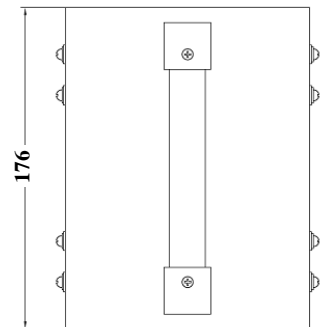

Dimensions: mm

Weight: 4.0Kg

Warranty: 5 years