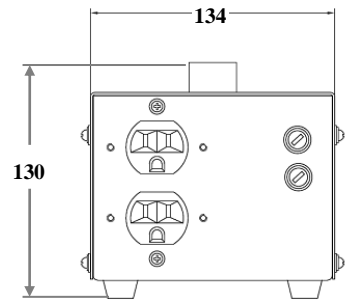

Dimensions: mm

Weight: 4.0Kg

Warranty: 5 years