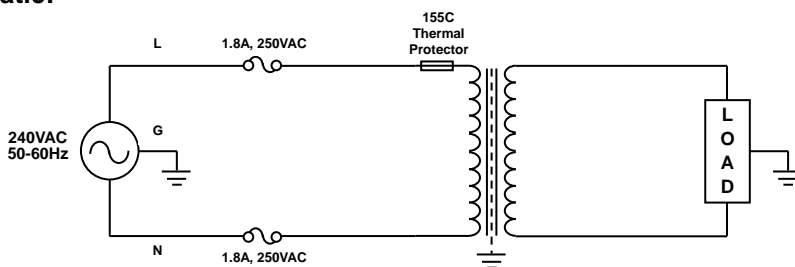

MD-250-E

Electrical Specifications (@25C)

1. Maximum Power: 250VA
2. Input Voltage (power cord) : 240VAC±10%, 50/60Hz
3. Output Voltage (receptacle) : 120.0VAC @ 2.08Max¹
4. Voltage Regulation: 8% TYP from full load to no load
5. Hipot:
  - Input to output: 3000VAC
  - Input and output to enclosure (Ground): 1500VAC
6. Efficiency: 92% TYP. @ full load
7. Operating ambient temperature: Not to exceed 60°C
8. Leakage current: less than 50uA; typical 10uA
9. Fusing: Replace only with 1.8, 250VAC, slow blo, UL listed fuses.

Construction:

These medical grade isolation boxes are built using a toroidal transformer construction that inherently helps reduce stray fields, increases efficiency and minimizes size compared to traditional EI transformers. Built with Class F (155°) insulation system. The enclosure is made of steel and powder coated white.

Safety:

Medical isolation transformer box is certified to UL 60601-1, 2nd edition medical standard and CSA-C22.2.No. 601.1M90, 2005

UL: (E352717), UL60601-1, 2nd edition and CAN/CSA-C22.2 No. 601.1M90, 2005

Note: Not for use in life critical application

Mounting:

Rubber feet for horizontal mounting.

Connections:

Input: 11ft medical grade power cord with Nema 6-15P plug.

Output: Duplex receptacle. Nema 5-15R.

Schematic:

Please refer to instruction manual for safety precautions.

RoHS Compliance: As of manufacturing date February 2016, all standard products meet the requirements of 2015/863/EU, known as the RoHS 3 initiative.

* Upon printing, this document is considered "uncontrolled". Please contact Triad Magnetics' website for the most current version.

¹ Combined loads connected to receptacle(s) must not exceed maximum current rating.