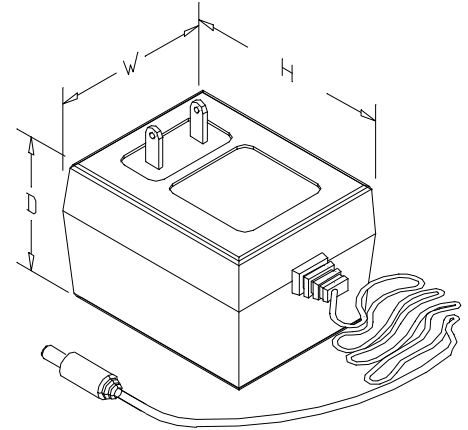

WDU12-300

Electrical Specifications (@25C)

1. Primary Rating: 120V 60Hz (6.5W @ Full Load)
2. Primary Excitation Current: 60mA Max
3. Secondary Rating: 12VDC $\pm$ 5%, 300mADC
4. Secondary No-Load Rating: 16.70VDC Ref.
5. Output Ripple Voltage: 1310mV Max
6. Operating Temperature Range: -10 Deg C to +40 Deg C
7. Temperature Rise: 75 Deg C Max at rated load
  50 Deg C Max on enclosure surface

Mechanical Parameters:

Case Type: Thermoplastic molded enclosure.
Output Cord: 24 AWG, 6 Ft. Long Min.

Agency File:

UL/CUL: File E245587, UL 1310

A. Dimensions:

H	W	D
70	50	41

*Units: In Millimeter

B. Schematic:

Technical Note: 1. Inside (tip)-positive (+), outside-negative (-)

DOE Compliance: Effective December 30, 2017, the DOE will now not consider an external power supply with specific characteristics to meet the definition of a device that is subject to EPCA regulation, as long as the power supply is not distributed for use with consumer products.

RoHS Compliance: As of manufacturing date February 2016, all standard products meet the requirements of 2015/863/EU, known as the RoHS 3 initiative.

* Upon printing, this document is considered "uncontrolled". Please contact Triad Magnetix' website for the most current version.