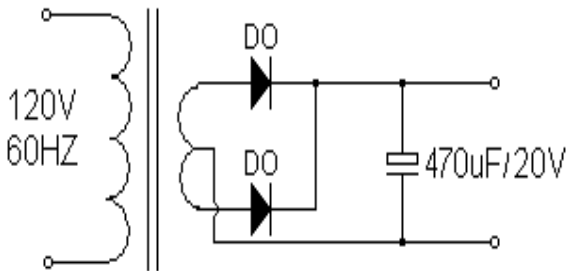

WDU12-300

Electrical Specifications (@25C)

1. Primary Rating: 120V 60Hz (6.5W @ Full Load)
2. Primary Excitation Current: 60mA Max
3. Secondary Rating: 12VDC \pm 5%, 300mADC
4. Secondary No-Load Rating: 16.70VDC Ref.
5. Output Ripple Voltage: 1310mV Max
6. Operating Temperature Range: -10 Deg C to +40 Deg C
7. Temperature Rise: 75 Deg C Max at rated load
50 Deg C Max on enclosure surface

Mechanical Parameters:

Case Type: Thermoplastic molded enclosure.
Output Cord: 24 AWG, 6 Ft. Long Min.

Agency File:

UL/CUL: File E245587, UL 1310

A. Dimensions:

H	W	D
70	50	41

*Units: In Millimeter

B. Schematic:

Technical Note: 1. Inside (tip)-positive (+), outside-negative (-)

DOE Compliance: Effective December 30, 2017, the DOE will now not consider an external power supply with specific characteristics to meet the definition of a device that is subject to EPCA regulation, as long as the power supply is not distributed for use with consumer products.