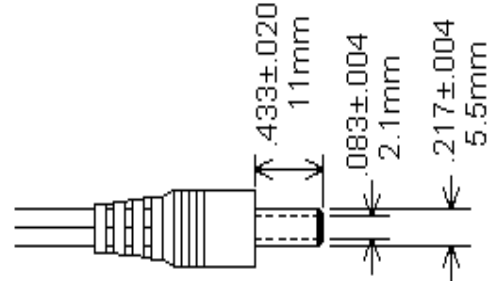

WDU12-300

Electrical Specifications (@25C)

1. Primary Rating: 120V 60Hz (6.5W @ Full Load)
2. Primary Excitation Current: 60mA Max
3. Secondary Rating: 12VDC $\pm$ 5%, 300mADC
4. Secondary No-Load Rating: 16.70VDC Ref.
5. Output Ripple Voltage: 1310mV Max
6. Operating Temperature Range: -10 Deg C to +40 Deg C
7. Temperature Rise: 75 Deg C Max at rated load
  50 Deg C Max on enclosure surface

Mechanical Parameters:

Case Type: Thermoplastic molded enclosure.
Output Cord: 24 AWG, 6 Ft. Long Min.

Agency File:

UL/CUL: File E245587, UL 1310

A. Dimensions:

H	W	D
70	50	41

*Units: In Millimeter

B. Schematic:

Technical Note: 1. Inside (tip)-positive (+), outside-negative (-)

DOE Compliance: Effective December 30, 2017, the DOE will now not consider an external power supply with specific characteristics to meet the definition of a device that is subject to EPCA regulation, as long as the power supply is not distributed for use with consumer products.

RoHS Compliance: As of manufacturing date February 2016, all standard products meet the requirements of 2015/863/EU, known as the RoHS 3 initiative.

* Upon printing, this document is considered "uncontrolled". Please contact Triad Magnetix' website for the most current version.