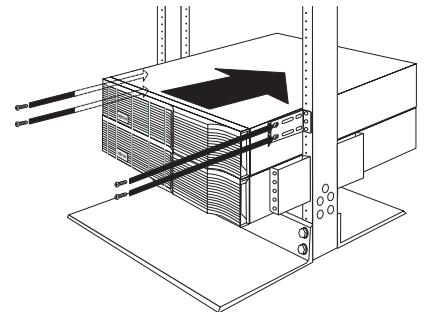

## 3U

**1** ↑ x 8

Reverse the mounting ears and secure them as shown using screws provided with your UPS/battery pack.

**2** T x 4 Amount of screws may vary by model.

**3** ↑ x 4

## 4U

**1** ↑ x 8

Reverse the mounting ears and secure them as shown using screws provided with your UPS/battery pack.

**2** T x 4 Amount of screws may vary by model.

**3** ↑ x 4

## WARNING!

Compatible UPS and external battery packs must be wall-mounted according to the available orientation labels located on their sides. Label placement varies with model. Go to [tripplite.com/support](http://tripplite.com/support) and enter your model number to find the orientation diagram.