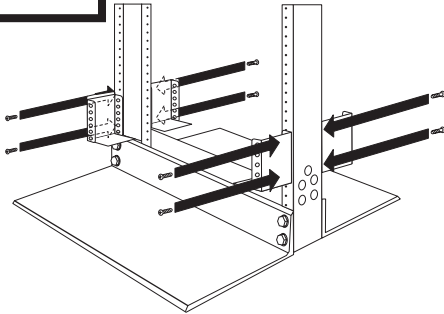

# 2 Post Rack Kit for 2U, 3U & 4U Rackmount Units

(Model: 2POSTRMKITWM)

[www.tripplite.com/support](http://www.tripplite.com/support)

## 2U

**1** ↑ x 8

Reverse the mounting ears and secure them as shown using screws provided with your UPS/battery pack.

**2** T x 8 Amount of screws may vary by model.

**3** ↑ x 2 ● x 4 ⬡ x 2

## 3U

**1** ↑ x 8

Reverse the mounting ears and secure them as shown using screws provided with your UPS/battery pack.

**2** T x 4 Amount of screws may vary by model.

**3** ↑ x 4