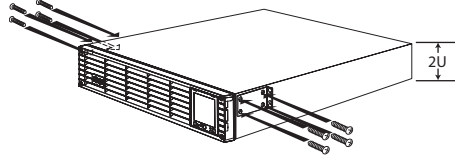

# 2 Post Rack Kit for 2U, 3U & 4U Rackmount Units

(Model: 2POSTRMKITWM)

[www.tripplite.com/support](http://www.tripplite.com/support)

## 2U

**1** ↑ x 8

Reverse the mounting ears and secure them as shown using screws provided with your UPS/battery pack.

**2** T x 8 Amount of screws may vary by model.

**3** ↑ x 2 ● x 4 ⬡ x 2

## 3U

**1** ↑ x 8

Reverse the mounting ears and secure them as shown using screws provided with your UPS/battery pack.

**2** T x 4 Amount of screws may vary by model.

**3** ↑ x 4