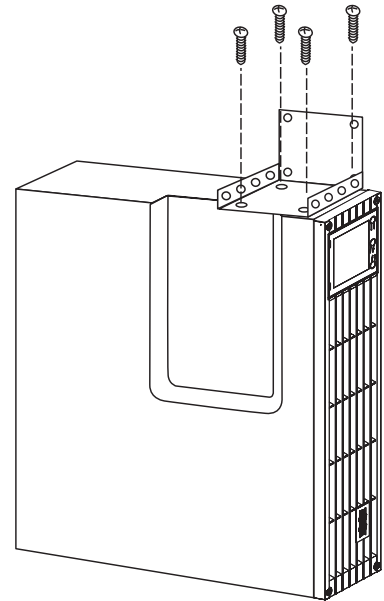

Wallmount Kit for 2U Rackmount Units

(Model: 2POSTRMKITWM)

www.tripplite.com/support

WARNING!

Compatible UPS and external battery packs must be wall-mounted according to the available orientation labels located on their sides. Label placement varies with model. Go to tripplite.com/support and enter your model number to find the orientation diagram.

1

↑ X 8 User-Supplied Screws & Washers

2

↑ X 4

3

↑
X 2 User-Supplied
Screws &
Washers

4

↑ X 4