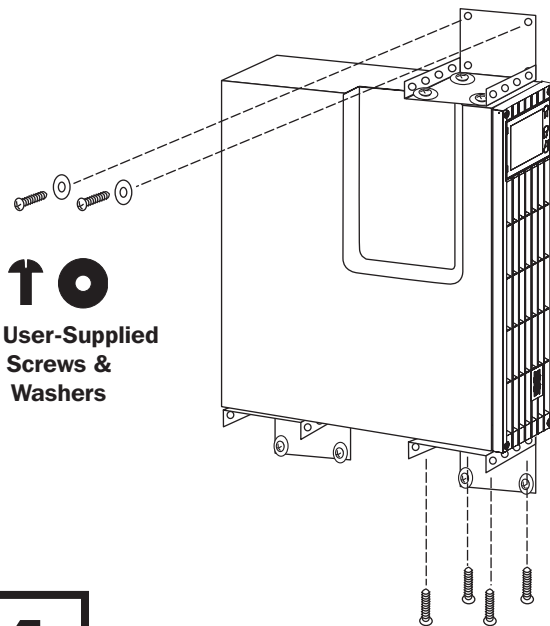

## WARNING!

Compatible UPS and external battery packs must be wall-mounted according to the available orientation labels located on their sides. Label placement varies with model. Go to [tripplite.com/support](http://tripplite.com/support) and enter your model number to find the orientation diagram.

**1**

↑  X 8 User-Supplied Screws & Washers

**2**

↑ X 4

**3**

↑   
X 2 User-Supplied  
Screws &  
Washers

**4**

↑ X 4