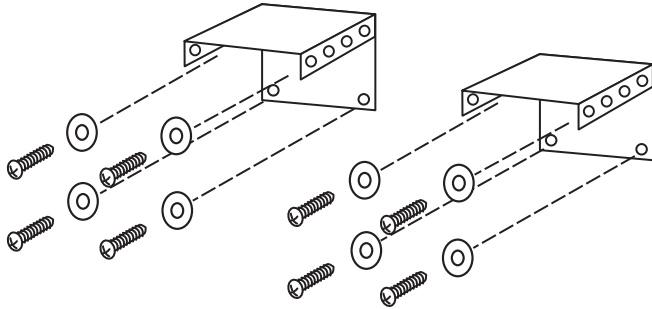

## 4U

**1** ↑ x 8

Reverse the mounting ears and secure them as shown using screws provided with your UPS/battery pack.

**2** T x 4 Amount of screws may vary by model.

**3** ↑ x 4

## WARNING!

Compatible UPS and external battery packs must be wall-mounted according to the available orientation labels located on their sides. Label placement varies with model. Go to [tripplite.com/support](http://tripplite.com/support) and enter your model number to find the orientation diagram.