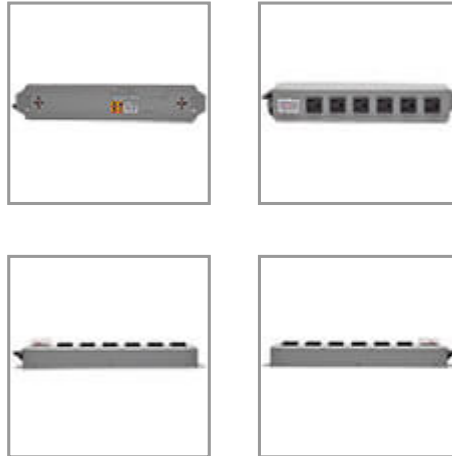

Tripp Lite Waber Industrial Power Strip, 6-Outlet, 6 ft. (1.83 m) Cord

MODEL NUMBER: 6SP

Highlights

- 6 outlets
- 6-ft. (1.83 m) cord
- 13.7-in. overall length
- Lighted master power switch

Package Includes

- 6SP Power Strip
- Warranty information
- Instruction manual

Description

The Waber-by-Tripp Lite 6SP Power Strip offers a convenient method of power distribution in workbench, wallmount or floor mount applications. Includes 6 NEMA 5-15R output receptacles with 1.625 inch center-to-center spacing, 6-ft. (1.83 m) AC line cord and keyhole mounting tabs for installation in a wide variety of applications. Corded, multi-outlet strip reduces cable clutter and enables the connection of multiple electrical devices to a single AC wall socket. Unfiltered electrical pass-through makes 6SP ideal for distributing alternate waveform UPS or generator power. Features rugged all-metal housing, lighted power switch, 15A resettable circuit breaker and attractive blue/gray color scheme. PLUG/OUTLETS - Input: NEMA 5-15P/Output: 6 NEMA 5-15R ELECTRICAL - 120V AC, 50/60Hz, 15A (Requires standard NEMA 5-15R wall receptacle) FORMAT - Corded power distribution strip

Features

- Multi-outlet power strip offers convenient power distribution in workbench, wallmount or floor mount applications
- Includes 6 NEMA 5-15R output receptacles with 1.625-in. center-to-center outlet spacing
- Lighted power switch
- Keyhole mounting tabs for installation in a wide variety of applications
- UL1363 (USA), cUL (Canada)
- 15A power handling capacity with circuit breaker
- 6-ft. (1.83 m) AC line cord