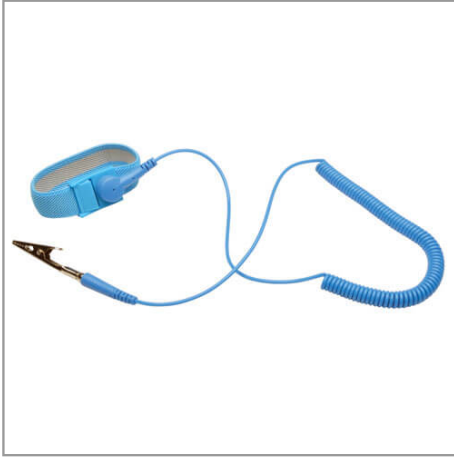

# ESD Anti-Static Wrist Strap Band with Grounding Wire

MODEL NUMBER: P999-000

### Highlights

- Adjustable grounding wristband
- Dissipates static electricity during electronic repair and maintenance

### Package Includes

- ESD Anti-Static Wrist Strap with Ground

Protect yourself and your motherboard during repairs and maintenance

### Features

- Resting length: 2-ft. (0.61 m)
- Max stretched length: 6-ft. (1.83 m)
- Dissipates static electricity during electronic repair and maintenance
- Adjustable wristband
- Molded ends for long life use