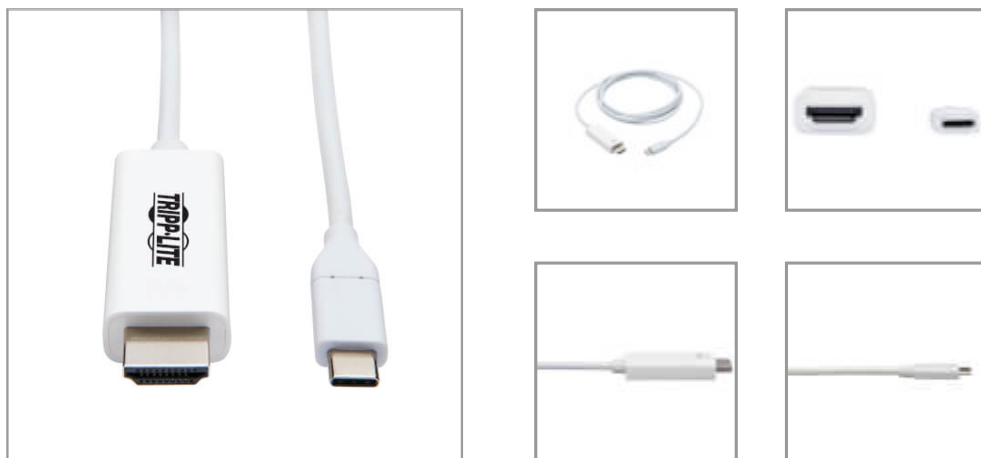

## USB-C to HDMI Adapter Cable (M/M), 4K 60 Hz, 4:4:4, HDR, Thunderbolt 3 Compatible, White, 6 ft. (1.8 m)

MODEL NUMBER: U444-006-H4K6WE

USB-C to HDMI cable directly connects an HDMI monitor to your tablet, MacBook, Chromebook or smartphone's USB-C or Thunderbolt 3 port.

#### USB-C to HDMI Adapter Connects to Your Computer's USB-C or Thunderbolt 3 Port

This USB Type-C to HDMI adapter (M/M) connects an HDMI monitor, projector or television to the USB-C or Thunderbolt 3 port on your desktop computer, tablet, laptop, notebook, MacBook, Chromebook or smartphone. It's an ideal connector for multitasking, presenting video at trade shows and conferences, editing documents, playing online games and watching movies on a larger 4K screen. No other adapter or cable is needed to complete your 4K connection.

#### Reversible USB-C Connector Attaches in Either Direction

Unlike traditional USB cables that connect in only one direction, the reversible USB-C male connector plugs into a USB-C or Thunderbolt 3 port in either direction for a fumble-free connection every time.