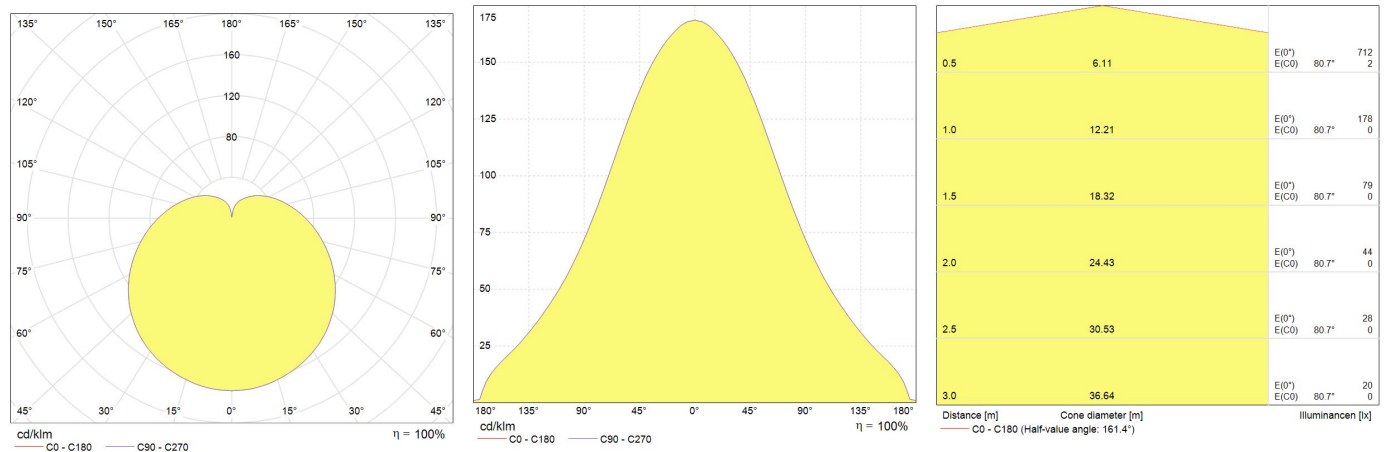

Electrical data

Operating Temperature (MIN) [°C]	-20°C
Operating Temperature (MAX) [°C]	+40°C
Starting time (sec)	<0,5 s
Power Factor	>0.5
Warm up time up to 60% of full light output	Instant on
Number of switching cycles	50000
Nominal lamp voltage range [V]	220-240V
Nominal power [W]	11.5

Logistic data

DUN Code	15994100014475
EAN Code	5994100014478
Pack Quantity	12
Product status	Available

Photometric Data