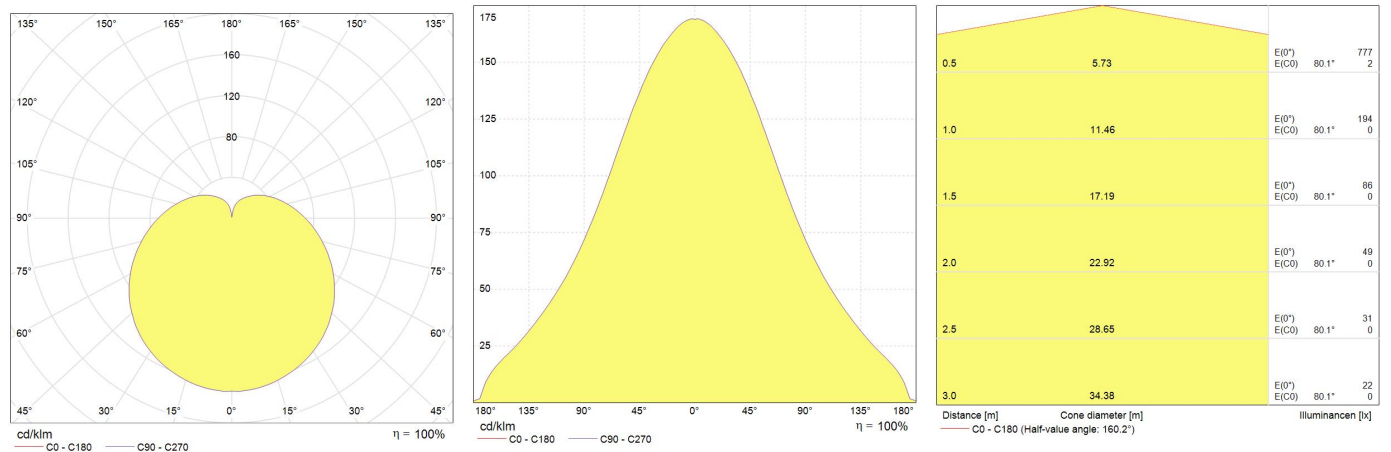

Electrical data

Operating Temperature (MIN) [°C]	-20°C
Operating Temperature (MAX) [°C]	+40°C
Starting time (sec)	<0,5 s
Power Factor	>0.5
Warm up time up to 60% of full light output	Instant on
Number of switching cycles	50000
Nominal lamp voltage range [V]	220-240V
Nominal power [W]	11.5

Logistic data

DUN Code	15994100014499
EAN Code	5994100014492
Pack Quantity	12
Product status	Available

Photometric Data