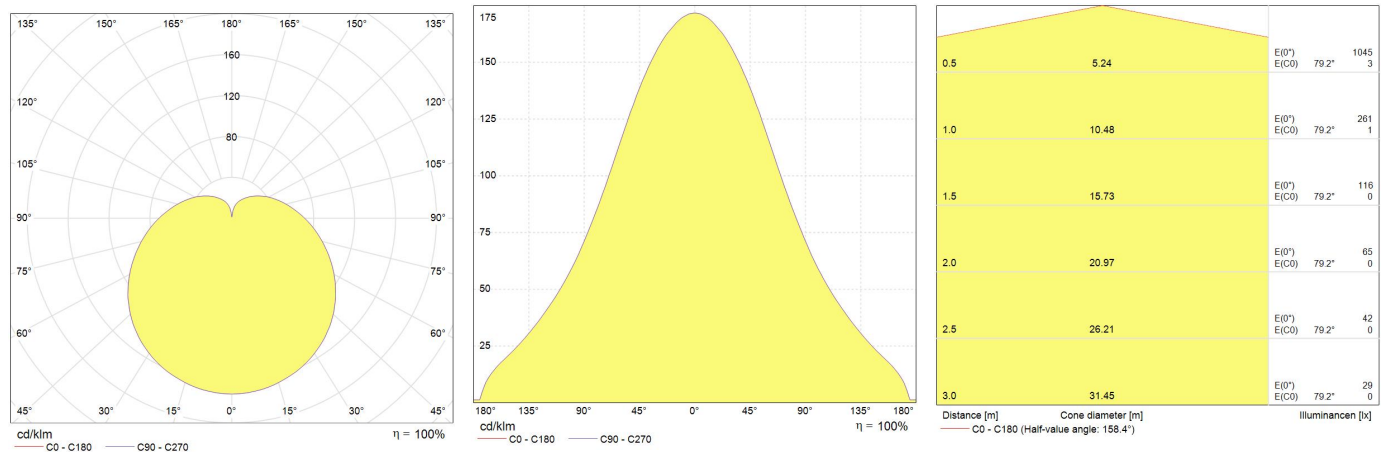

Electrical data

Operating Temperature (MIN) [°C]	-20°C
Operating Temperature (MAX) [°C]	+40°C
Starting time (sec)	<0,5 s
Power Factor	>0.5
Warm up time up to 60% of full light output	Instant on
Number of switching cycles	50000
Nominal lamp voltage range [V]	220-240V
Nominal power [W]	13.5

Logistic data

DUN Code	15994100014512
EAN Code	5994100014515
Pack Quantity	12
Product status	Available

Photometric Data