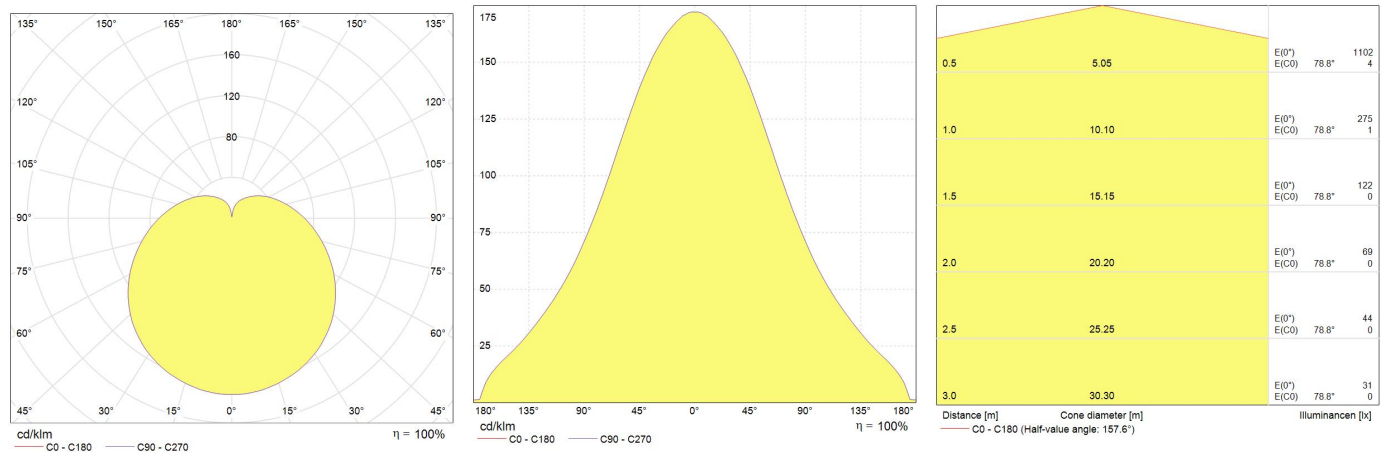

Electrical data

Operating Temperature (MIN) [°C]	-20°C
Operating Temperature (MAX) [°C]	+40°C
Starting time (sec)	<0,5 s
Power Factor	>0.5
Warm up time up to 60% of full light output	Instant on
Number of switching cycles	50000
Nominal lamp voltage range [V]	220-240V
Nominal power [W]	13.5

Logistic data

DUN Code	15994100014536
EAN Code	5994100014539
Pack Quantity	12
Product status	Available

Photometric Data