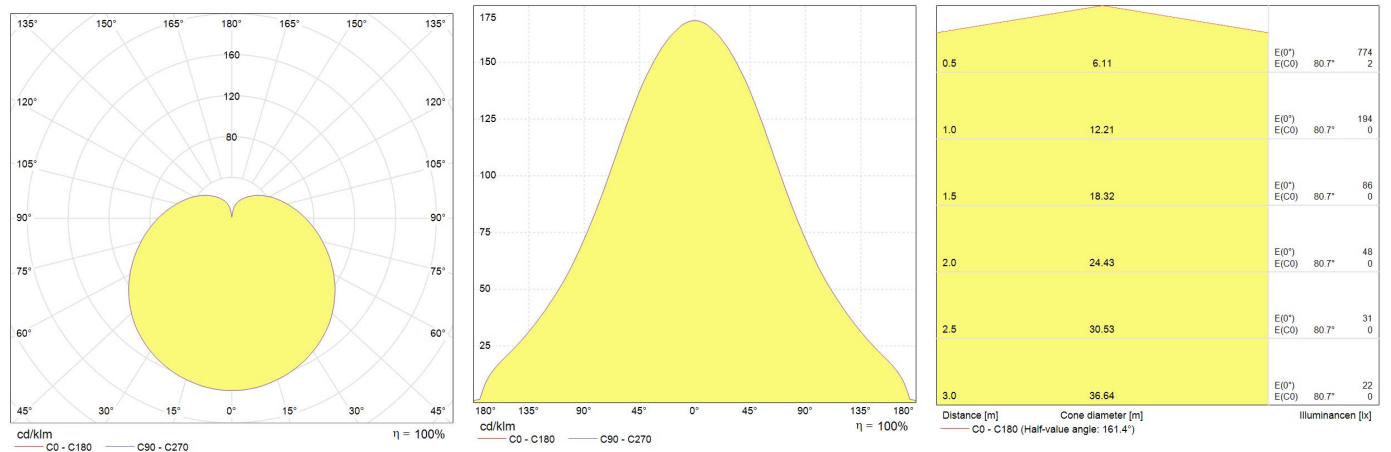

Electrical data

Operating Temperature (MIN) [°C]	-20°C
Operating Temperature (MAX) [°C]	+40°C
Starting time (sec)	<0,5 s
Power Factor	>0.5
Warm up time up to 60% of full light output	Instant on
Number of switching cycles	50000
Nominal lamp voltage range [V]	220-240V
Nominal power [W]	11.5

Logistic data

DUN Code	15994100015335
EAN Code	5994100015338
Pack Quantity	12
Product status	Available

Photometric Data