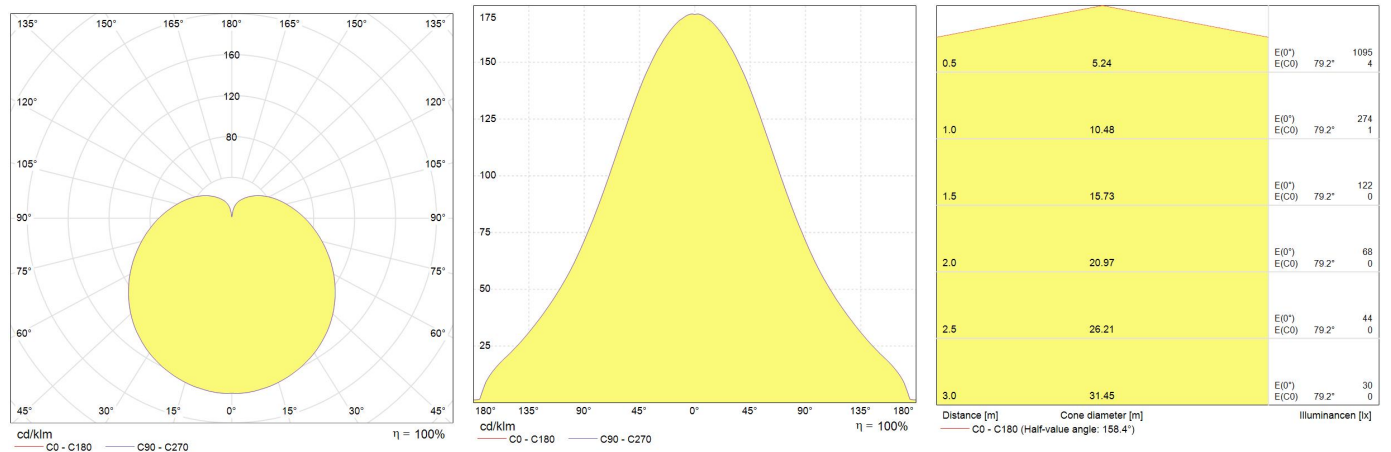

Electrical data

Operating Temperature (MIN) [°C]	-20°C
Operating Temperature (MAX) [°C]	+40°C
Starting time (sec)	<0,5 s
Power Factor	>0.5
Warm up time up to 60% of full light output	Instant on
Number of switching cycles	50000
Nominal lamp voltage range [V]	220-240V
Nominal power [W]	13.5

Logistic data

DUN Code	15994100015441
EAN Code	5994100015444
Pack Quantity	12
Product status	Available

Photometric Data