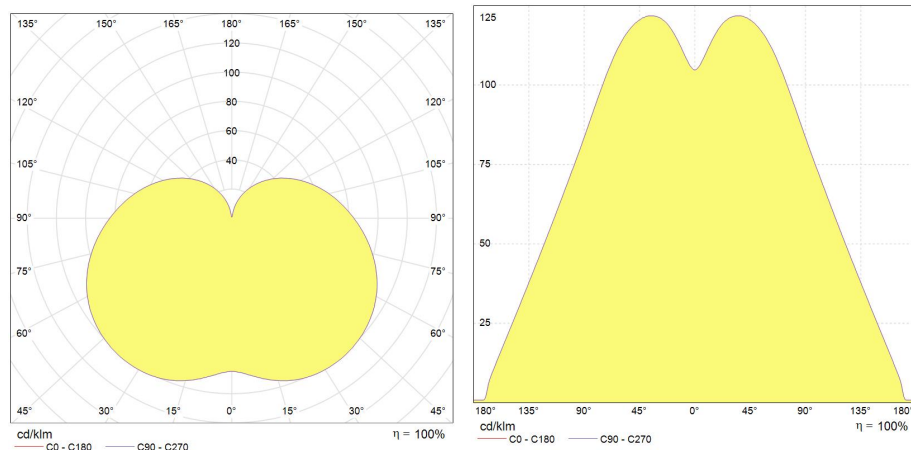

Electrical data

Operating Temperature (MIN) [°C]	-20°C
Operating Temperature (MAX) [°C]	+40°C
Starting time (sec)	<0,5 s
Power Factor	>0.5
Warm up time up to 60% of full light output	Instant on
Number of switching cycles	50k
Nominal lamp voltage range [V]	220-240V
Nominal power [W]	9.0

Logistic data

DUN Code	15994100027321
EAN Code	5994100027324
Pack Quantity	15
Product status	Available

Photometric Data