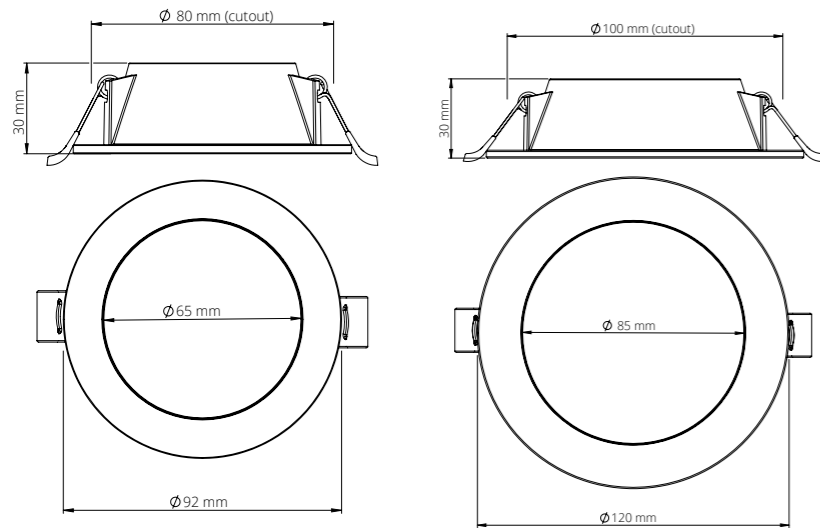

Benefits

- Ultimate weight max 0.10 kg
- Colour temperatures: 4000 and 6500K
- Colour rendering index: CRI 80+
- IP20 ingress protection
- Available in more lumen versions up to 900 lm
- Simple recessed mounting in the ceiling
- Luminaire storage: -40°C to +60°C

Product Description	Tungram Product Code	Wattage (W)	Lumen (lm)	CCT (K)	System Efficiency (lm/W)	Dimensions (mm)	Weight (kg)	Pack Qty
Start Downlight G2 - Static driver								
LED Downlight Start TU G2 3" 4W 840	93110642	4	320	4000	80	Ø92x30	0.06	1
LED Downlight Start TU G2 3" 4W 865	93110627	4	320	6500	80	Ø92x30	0.06	1
LED Downlight Start TU G2 3" 6W 840	93110628	6	450	4000	75	Ø92x30	0.067	1
LED Downlight Start TU G2 3" 6W 865	93110629	6	450	6500	75	Ø92x30	0.067	1
LED Downlight Start TU G2 4" 8W 840	93110630	8	640	4000	80	Ø120x30	0.087	1
LED Downlight Start TU G2 4" 8W 865	93110631	8	640	6500	80	Ø120x30	0.087	1
LED Downlight Start TU G2 4" 12W 840	93110632	12	900	4000	75	Ø120x30	0.098	1
LED Downlight Start TU G2 4" 12W 865	93110633	12	900	6500	75	Ø120x30	0.098	1