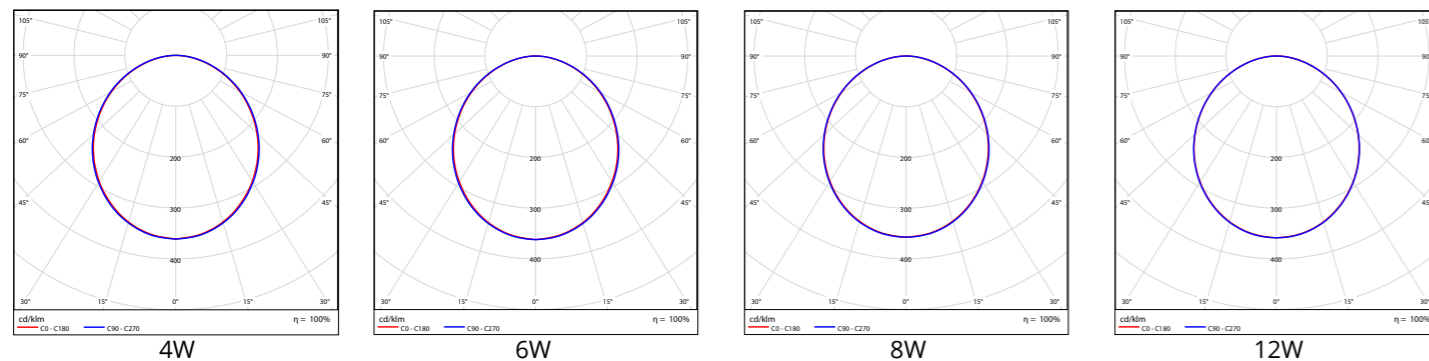

Benefits

- Ultimate weight max 0.10 kg
- Colour temperatures: 4000 and 6500K
- Colour rendering index: CRI 80+
- IP20 ingress protection
- Available in more lumen versions up to 900 lm
- Simple recessed mounting in the ceiling
- Luminaire storage: -40°C to +60°C

Product Description	Tungram Product Code	Wattage (W)	Lumen (lm)	CCT (K)	System Efficiency (lm/W)	Dimensions (mm)	Weight (kg)	Pack Qty
Start Downlight G2 - Static driver								
LED Downlight Start TU G2 3" 4W 840	93110642	4	320	4000	80	Ø92x30	0.06	1
LED Downlight Start TU G2 3" 4W 865	93110627	4	320	6500	80	Ø92x30	0.06	1
LED Downlight Start TU G2 3" 6W 840	93110628	6	450	4000	75	Ø92x30	0.067	1
LED Downlight Start TU G2 3" 6W 865	93110629	6	450	6500	75	Ø92x30	0.067	1
LED Downlight Start TU G2 4" 8W 840	93110630	8	640	4000	80	Ø120x30	0.087	1
LED Downlight Start TU G2 4" 8W 865	93110631	8	640	6500	80	Ø120x30	0.087	1
LED Downlight Start TU G2 4" 12W 840	93110632	12	900	4000	75	Ø120x30	0.098	1
LED Downlight Start TU G2 4" 12W 865	93110633	12	900	6500	75	Ø120x30	0.098	1