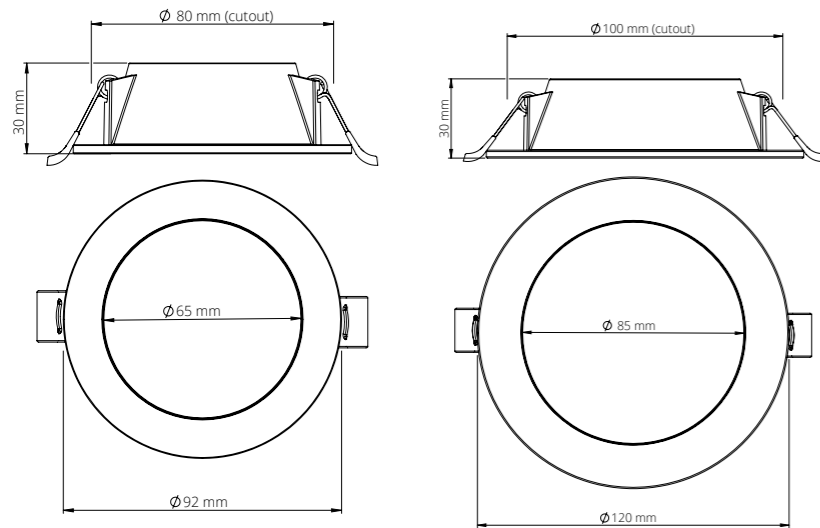

### Benefits

- Ultimate weight max 0.10 kg
- Colour temperatures: 4000 and 6500K
- Colour rendering index: CRI 80+
- IP20 ingress protection
- Available in more lumen versions up to 900 lm
- Simple recessed mounting in the ceiling
- Luminaire storage: -40°C to +60°C

Product Description	Tungsum Product Code	Wattage (W)	Lumen (lm)	CCT (K)	System Efficiency (lm/W)	Dimensions (mm)	Weight (kg)	Pack Qty
<b>Start Downlight G2 - Static driver</b>								
LED Downlight Start TU G2 3" 4W 840	93110642	4	320	4000	80	Ø92x30	0.06	1
LED Downlight Start TU G2 3" 4W 865	93110627	4	320	6500	80	Ø92x30	0.06	1
LED Downlight Start TU G2 3" 6W 840	93110628	6	450	4000	75	Ø92x30	0.067	1
LED Downlight Start TU G2 3" 6W 865	93110629	6	450	6500	75	Ø92x30	0.067	1
LED Downlight Start TU G2 4" 8W 840	93110630	8	640	4000	80	Ø120x30	0.087	1
LED Downlight Start TU G2 4" 8W 865	93110631	8	640	6500	80	Ø120x30	0.087	1
LED Downlight Start TU G2 4" 12W 840	93110632	12	900	4000	75	Ø120x30	0.098	1
LED Downlight Start TU G2 4" 12W 865	93110633	12	900	6500	75	Ø120x30	0.098	1