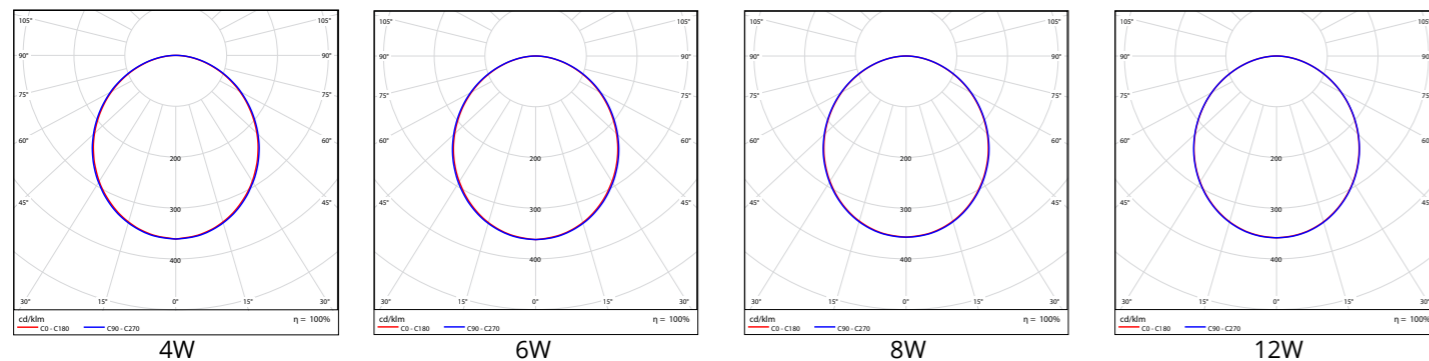

### Benefits

- Ultimate weight max 0.10 kg
- Colour temperatures: 4000 and 6500K
- Colour rendering index: CRI 80+
- IP20 ingress protection
- Available in more lumen versions up to 900 lm
- Simple recessed mounting in the ceiling
- Luminaire storage: -40°C to +60°C