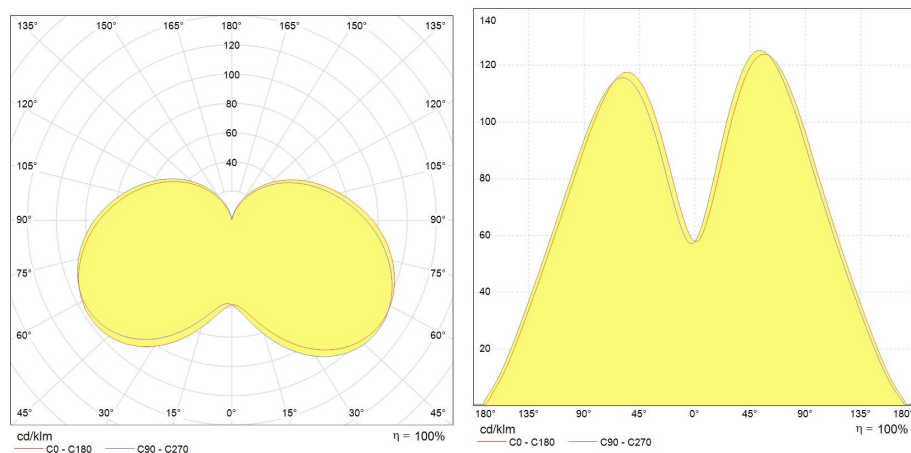

### Product data

Product Code	93110804
Bulb Shape	B35
Bulb Finish	white
Bulb maximum overall diameter [mm]	35
Nominal Length [mm]	108
Net weight per piece [g]	29
RoHS compliant	Yes
Brand	Tungsrām
Cap/Base	E14

### Performance data

Rated Lumens [lm]	500
Weighted energy consumption [kWh/1000h]	6.0
Rated efficacy [lm/W]	90.9
Energy efficiency class (EEC)	A+
Rated life L70/B50 [h]	10 000
Nominal correlated colour temperature (CCT) [K]	6500
Nominal lumens [lm]	500
Colour Rendering Index (CRI) [Ra]	80

## Electrical data

Nominal lamp power factor...	>0.5
Operating Temperature (MIN) [°C]	-20°C
Operating Temperature (MAX) [°C]	+40°C
Starting time (sec)	<0,5 s
Warm up time up to 60% of full light output	Instant on
Number of switching cycles	50000
Dimming Capability	No
Nominal lamp voltage range [V]	220-240V
Nominal power [W]	5.5

## Photometric Data