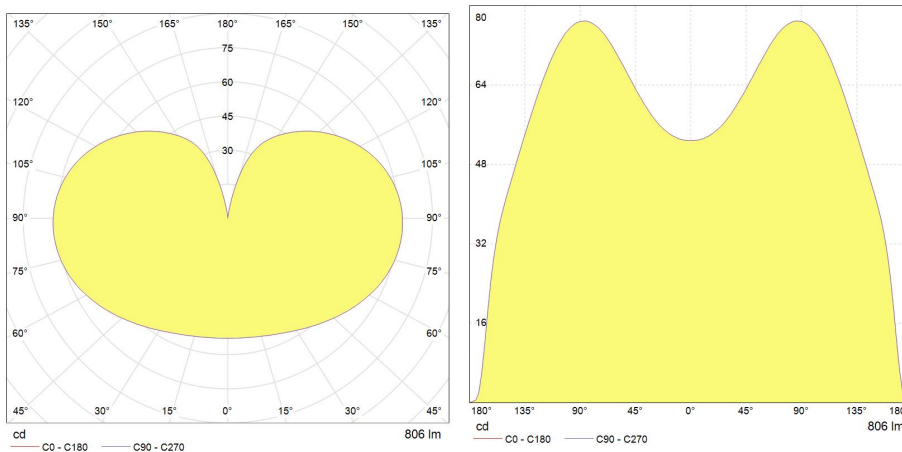

Electrical data

Nominal lamp power factor...	>0.5
Operating Temperature (MIN) [°C]	-20°C
Operating Temperature (MAX) [°C]	+40°C
Starting time (sec)	<0,5 s
Warm up time up to 60% of full light output	Instant on
Number of switching cycles	50000
Nominal lamp voltage range [V]	220-240V
Nominal power [W]	7.0

Logistic data

DUN Code	15994100042836
EAN Code	5994100042839
Pack Quantity	10
Product status	Available

Photometric Data