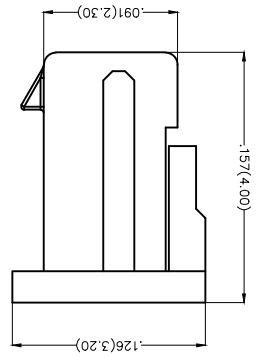

Circuits (n)	Part No.	Dimensions(n/mm)	
		A	B

16	FHG12502-S16M2W1B	.738(18.75)	.856(21.75)
15	FHG12502-S15M2W1B	.689(17.50)	.807(20.50)
14	FHG12502-S14M2W1B	.640(16.25)	.757(19.25)
13	FHG12502-S13M2W1B	.591(15.00)	.709(18.00)
12	FHG12502-S12M2W1B	.541(13.75)	.659(16.75)
11	FHG12502-S11M2W1B	.492(12.50)	.610(15.50)
10	FHG12502-S10M2W1B	.443(11.25)	.561(14.25)
9	FHG12502-S09M2W1B	.394(10.00)	.512(13.00)
8	FHG12502-S08M2W1B	.344(8.75)	.463(11.75)
7	FHG12502-S07M2W1B	.295(7.50)	.413(10.50)
6	FHG12502-S06M2W1B	.246(6.25)	.364(9.25)
5	FHG12502-S05M2W1B	.197(5.00)	.315(8.00)
4	FHG12502-S04M2W1B	.147(3.75)	.266(6.75)
3	FHG12502-S03M2W1B	.098(2.50)	.217(5.50)
2	FHG12502-S02M2W1B	.049(1.25)	.167(4.25)
A			

Ordering Information

FHG 125 02 - S XX M 2 / W1 B
 1 2 3 4 5 6 7 8 9
 125 02 - S XX M 2 / W1 B

1	Category	FHG-Housing
2	Series Number	125-Pitch1.25mm
3	Distinction No.	02
4	Row Option	S-Single Row
5	Circuits	XX
6	Entry Type	M-Male
7	Material-Resin	2-PA66
8	Color-Resin	W1-White
9	Packaging	B-PE Bag

THIRD ANGLE PROJECTION	DESIGN UNITS	X.±.012(0.30)	X.±.5	DATE	25/JUN/13	APPROVE BY	FRANK
	Inch (metric)	X.Xf.008(0.20)	X.±.2	DATE	25/JUN/13	CHECKED BY	JACOB
SCALE	SIZE	X.XXf.006(0.15)	X.Xf.1	DATE	25/JUN/13	DRAWN BY	CHERRY
5:1	A4	X.XXXf.004(0.10)	.XXXf.0.5	DATE	25/JUN/13	ELECTRONICS(Z)CO.,LTD AND SHOULD NOT BE USED WITHOUT WRITTEN PERMISSION	

PART NO.	FHG12502-SXXM2W1B
ITEM NO.	FHG12502
TITLE	Wire to Board Pitch 1.25mm(Housing)
REV 0	SHEET NO. 1/1

8

7

6

5

4

3

2