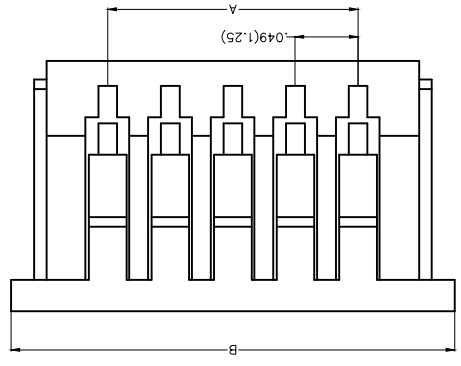

REV	LOCATIONS	DESCRIPTION	DATE	REVISER	APPD

Electrical
 Temperature Range—Operating: -25°C~+85°C
 Material
 Housing:PA66 (UL 94V-0)
 Applicable Terminal: FT12501
 Mates With (Housing): FHG12508 Series
 Mates With(Water): FWF12504,FWF12505,FWF12506,FWF12507 Series

Circuits (n)	Part No.	Dimensions(n/mm)	
		A	B

16	FHG12502-S16M2W1B	.738(18.75)	.856(21.75)
15	FHG12502-S15M2W1B	.689(17.50)	.807(20.50)
14	FHG12502-S14M2W1B	.640(16.25)	.757(19.25)
13	FHG12502-S13M2W1B	.591(15.00)	.709(18.00)
12	FHG12502-S12M2W1B	.541(13.75)	.659(16.75)
11	FHG12502-S11M2W1B	.492(12.50)	.610(15.50)
10	FHG12502-S10M2W1B	.443(11.25)	.561(14.25)
9	FHG12502-S09M2W1B	.394(10.00)	.512(13.00)
8	FHG12502-S08M2W1B	.344(8.75)	.463(11.75)
7	FHG12502-S07M2W1B	.295(7.50)	.413(10.50)
6	FHG12502-S06M2W1B	.246(6.25)	.364(9.25)
5	FHG12502-S05M2W1B	.197(5.00)	.315(8.00)
4	FHG12502-S04M2W1B	.147(3.75)	.266(6.75)
3	FHG12502-S03M2W1B	.098(2.50)	.217(5.50)
2	FHG12502-S02M2W1B	.049(1.25)	.167(4.25)
A			

Ordering Information

FHG 125 02 - S XX M 2 / W1 B
 1 2 3 4 5 6 7 8 9
 125 02 - S XX M 2 / W1 B

1	Category	FHG-Housing
2	Series Number	125-Pitch1.25mm
3	Distinction No.	02
4	Row Option	S-Single Row
5	Circuits	XX
6	Entry Type	M-Male
7	Material-Resin	2-PA66
8	Color-Resin	W1-White
9	Packaging	B-PE Bag