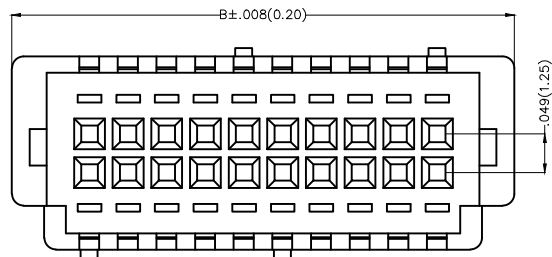

1 2 3 4 5 6 7 8

REV	LOCATIONS	DESCRIPTION	DATE	REVSER	APPD

Electrical  
 Temperature Range—Operating: -25°C~+85°C  
 Material  
 Housing: PA66( UL 94V-0)  
 Applicable Terminal: FT12504  
 Mates With(Wafer): FWF12511 Series.

Circuits (n)	Part No.	Dimensions(in/mm)	
		A	B
10	FHG12505-D10M2W1B	.197(5.00)	.409(10.40)
20	FHG12505-D20M2W1B	.443(11.25)	.655(16.65)
30	FHG12505-D30M2W1B	.689(17.50)	.901(22.90)
40	FHG12505-D40M2W1B	.934(23.75)	1.148(29.15)

### Ordering Information

FHG 125 05 — D XX M 2 C1 B  
 1 2 3 4 5 6 7 8 9

1	Category FHG—Housing	2	Series Number 125—Pitch1.25mm	3	Distinction No. 05	4	Row Option D—Double Row	5	Circuits XX
6	Entry Type M—Male	7	Material—Resin 2—PA66	8	Color—Resin C1—Brown	9	Packaging B—PE Bag		

 THIRD ANGLE PROJECTION	GENERAL TOLERANCES (UNLESS SPECIFIED)		APPROVE BY FRANK	DATE 25/JUN/13	PART NO. FHG12505-DXXM2C1B	ITEM NO. FHG12505	 Leader Of Industry	
	DESIGN UNITS Inch (metric)	X.±.012(0.30)	X.±5'	CHECKED BY JACOB	DATE 25/JUN/13	TITLE Wire to Board Pitch 1.25mm(Housing)		REV 0
SCALE 5:1	SIZE A4	X.XX±.006(0.15)	.XX±1'	DRAWN BY CHERRY	DATE 25/JUN/13	THIS DRAWING CONTAINS INFORMATION THAT IS PROPRIETARY TO TXGA INDUSTRIAL ELECTRONICS(S.Z)CO.,LTD AND SHOULD NOT BE USED WITHOUT WRITTEN PERMISSION		