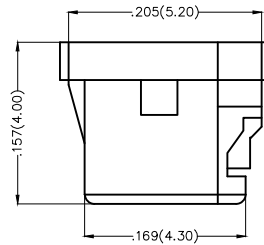

Circuits (n)	Part No.	Dimensions(in/mm)	
		A	B
10	FHG12505-D10M2W1B	.197(5.00)	.409(10.40)
20	FHG12505-D20M2W1B	.443(11.25)	.655(16.65)
30	FHG12505-D30M2W1B	.689(17.50)	.901(22.90)
40	FHG12505-D40M2W1B	.934(23.75)	1.148(29.15)

 THIRD ANGLE PROJECTION	GENERAL TOLERANCES (UNLESS SPECIFIED)		APPROVE BY FRANK	DATE 25/JUN/13	PART NO. FHG12505-DXXM2C1B	ITEM NO. FHG12505	 Leader Of Industry	
	DESIGN UNITS Inch (metric)	X.±.012(0.30)	X.±5'	CHECKED BY JACOB	DATE 25/JUN/13	TITLE Wire to Board Pitch 1.25mm(Housing)		REV 0
SCALE 5:1	SIZE A4	X.XX±.006(0.15)	.XX±1'	DRAWN BY CHERRY	DATE 25/JUN/13	THIS DRAWING CONTAINS INFORMATION THAT IS PROPRIETARY TO TXGA INDUSTRIAL ELECTRONICS(S.Z)CO.,LTD AND SHOULD NOT BE USED WITHOUT WRITTEN PERMISSION		