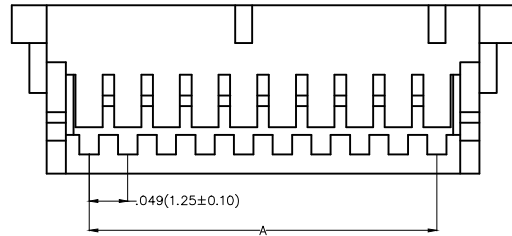

1 2 3 4 5 6 7 8

REV	LOCATIONS	DESCRIPTION	DATE	REVSER	APPD

Electrical  
 Temperature Range—Operating: -25°C~+85°C  
 Material  
 Housing: PA66( UL 94V-0)  
 Applicable Terminal: FT12504  
 Mates With(Wafer): FWF12511 Series.

Circuits (n)	Part No.	Dimensions(in/mm)	
		A	B
10	FHG12505-D10M2W1B	.197(5.00)	.409(10.40)
20	FHG12505-D20M2W1B	.443(11.25)	.655(16.65)
30	FHG12505-D30M2W1B	.689(17.50)	.901(22.90)
40	FHG12505-D40M2W1B	.934(23.75)	1.148(29.15)

### Ordering Information

FHG 125 05 — D XX M 2 C1 B  
 1 2 3 4 5 6 7 8 9

1	Category FHG—Housing	2	Series Number 125—Pitch1.25mm	3	Distinction No. 05	4	Row Option D—Double Row	5	Circuits XX
6	Entry Type M—Male	7	Material—Resin 2—PA66	8	Color—Resin C1—Brown	9	Packaging B—PE Bag		