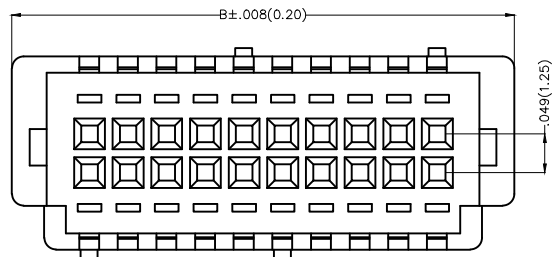

1 2 3 4 5 6 7 8

REV	LOCATIONS	DESCRIPTION	DATE	REVSER	APPD

Electrical
 Temperature Range—Operating: -25°C~+85°C
 Material
 Housing: PA66(UL 94V-0)
 Applicable Terminal: FT12504
 Mates With(Wafer): FWF12511 Series.

Circuits (n)	Part No.	Dimensions(in/mm)	
		A	B
10	FHG12505-D10M2W1B	.197(5.00)	.409(10.40)
20	FHG12505-D20M2W1B	.443(11.25)	.655(16.65)
30	FHG12505-D30M2W1B	.689(17.50)	.901(22.90)
40	FHG12505-D40M2W1B	.934(23.75)	1.148(29.15)

Ordering Information

FHG 125 05 — D XX M 2 C1 B
 1 2 3 4 5 6 7 8 9

1	Category FHG—Housing	2	Series Number 125—Pitch1.25mm	3	Distinction No. 05	4	Row Option D—Double Row	5	Circuits XX
6	Entry Type M—Male	7	Material—Resin 2—PA66	8	Color—Resin C1—Brown	9	Packaging B—PE Bag		

 THIRD ANGLE PROJECTION	GENERAL TOLERANCES (UNLESS SPECIFIED)		APPROVE BY FRANK	DATE 25/JUN/13	PART NO. FHG12505-DXXM2C1B	ITEM NO. FHG12505	 Leader Of Industry	
	DESIGN UNITS Inch (metric)	X.±.012(0.30)	X.±5'	CHECKED BY JACOB	DATE 25/JUN/13	TITLE Wire to Board Pitch 1.25mm(Housing)		REV 0
SCALE 5:1	SIZE A4	X.XX±.006(0.15)	.XX±1'	DRAWN BY CHERRY	DATE 25/JUN/13	THIS DRAWING CONTAINS INFORMATION THAT IS PROPRIETARY TO TXGA INDUSTRIAL ELECTRONICS(S.Z)CO.,LTD AND SHOULD NOT BE USED WITHOUT WRITTEN PERMISSION		