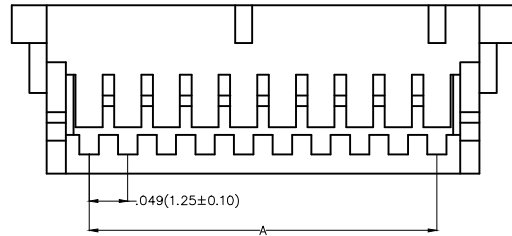

1 2 3 4 5 6 7 8

REV	LOCATIONS	DESCRIPTION	DATE	REVSER	APPD

Electrical
 Temperature Range—Operating: -25°C~+85°C
 Material
 Housing: PA66(UL 94V-0)
 Applicable Terminal: FT12504
 Mates With(Wafer): FWF12511 Series.

Circuits (n)	Part No.	Dimensions(in/mm)	
		A	B
10	FHG12505-D10M2W1B	.197(5.00)	.409(10.40)
20	FHG12505-D20M2W1B	.443(11.25)	.655(16.65)
30	FHG12505-D30M2W1B	.689(17.50)	.901(22.90)
40	FHG12505-D40M2W1B	.934(23.75)	1.148(29.15)

Ordering Information

FHG 125 05 — D XX M 2 C1 B
 1 2 3 4 5 6 7 8 9

1	Category FHG—Housing	2	Series Number 125—Pitch1.25mm	3	Distinction No. 05	4	Row Option D—Double Row	5	Circuits XX
6	Entry Type M—Male	7	Material—Resin 2—PA66	8	Color—Resin C1—Brown	9	Packaging B—PE Bag		