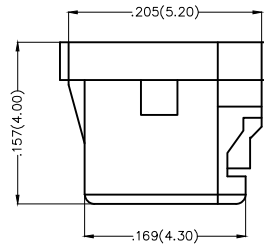

1 2 3 4 5 6 7 8

REV	LOCATIONS	DESCRIPTION	DATE	REVSER	APPD

Electrical
 Temperature Range—Operating: -25°C~+85°C
 Material
 Housing: PA66(UL 94V-0)
 Applicable Terminal: FT12504
 Mates With(Wafer): FWF12511 Series.

Circuits (n)	Part No.	Dimensions(in/mm)	
		A	B
10	FHG12505-D10M2W1B	.197(5.00)	.409(10.40)
20	FHG12505-D20M2W1B	.443(11.25)	.655(16.65)
30	FHG12505-D30M2W1B	.689(17.50)	.901(22.90)
40	FHG12505-D40M2W1B	.934(23.75)	1.148(29.15)

Ordering Information

FHG 125 05 — D XX M 2 C1 B
 1 2 3 4 5 6 7 8 9

1	Category FHG—Housing	2	Series Number 125—Pitch1.25mm	3	Distinction No. 05	4	Row Option D—Double Row	5	Circuits XX
6	Entry Type M—Male	7	Material—Resin 2—PA66	8	Color—Resin C1—Brown	9	Packaging B—PE Bag		

 THIRD ANGLE PROJECTION	GENERAL TOLERANCES (UNLESS SPECIFIED)		APPROVE BY FRANK	DATE 25/JUN/13	PART NO. FHG12505-DXXM2C1B	ITEM NO. FHG12505	 Leader Of Industry	
	DESIGN UNITS Inch (metric)	X.±.012(0.30)	X.±5'	CHECKED BY JACOB	DATE 25/JUN/13	TITLE Wire to Board Pitch 1.25mm(Housing)		REV 0
SCALE 5:1	SIZE A4	X.XX±.006(0.15)	.XX±1'	DRAWN BY CHERRY	DATE 25/JUN/13	THIS DRAWING CONTAINS INFORMATION THAT IS PROPRIETARY TO TXGA INDUSTRIAL ELECTRONICS(S.Z)CO.,LTD AND SHOULD NOT BE USED WITHOUT WRITTEN PERMISSION		