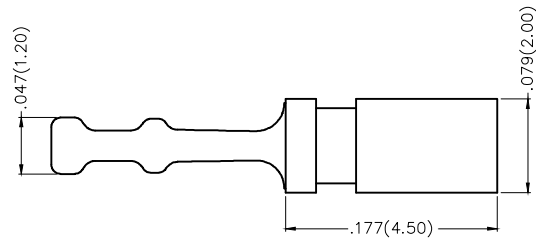

REV	LOCATIONS	DESCRIPTION	DATE	REVISER	APPD

SPECIFICATIONS

Electrical

Current Rating: 1.5A AC(rms)/DC
 Contact Resistance: 20 mΩ Max
 Insulation Resistance: 1000 MΩ Min
 Withstanding Voltage: 500V AC r.m.s
 Temperature Range—Operating: -40°C~+105°C

Material and Plating

Housing: PA66 UL94V-0 , Black
 Contact: Phosphor Bronze, Gold Plated Over Nickel

SECTION A-A

 THIRD ANGLE PROJECTION	GENERAL TOLERANCES (UNLESS SPECIFIED)		APPROVE BY FRANK	DATE 18/JUN/13	PART NO. FR-1YF-06	ITEM NO. FR-1YF-06	 Leader Of Industry
	DESIGN UNITS Inch (metric)	X.±.012(0.30)	X.*±5'	CHECKED BY CHERRY	DATE 18/JUN/13	TITLE MINI JUMPER PITCH: .079"(2.00mm)	
SCALE 5:1	SIZE A4	X.XX±.006(0.15)	.XX±1"	DRAWN BY KATE	DATE 18/JUN/13	THIS DRAWING CONTAINS INFORMATION THAT IS PROPRIETARY TO TXGA INDUSTRIAL ELECTRONICS(S.Z)CO.,LTD AND SHOULD NOT BE USED WITHOUT WRITTEN PERMISSION	
						REV 0	SHEET NO. 1/1