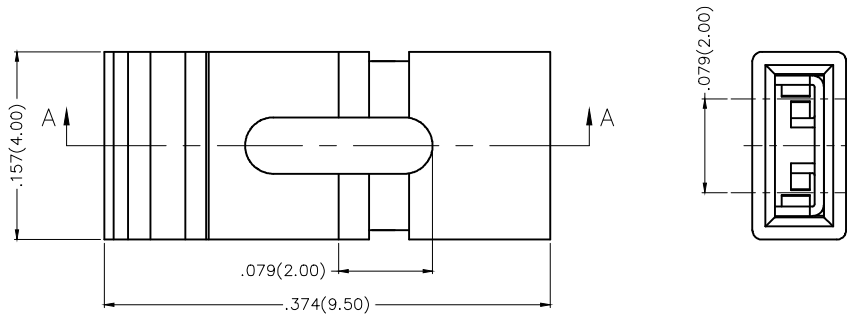

REV	LOCATIONS	DESCRIPTION	DATE	REVISER	APPD

SPECIFICATIONS

Electrical

Current Rating: 1.5A AC(rms)/DC
 Contact Resistance: 20 mΩ Max
 Insulation Resistance: 1000 MΩ Min
 Withstanding Voltage: 500V AC r.m.s
 Temperature Range—Operating: -40°C~+105°C

Material and Plating

Housing: PA66 UL94V-0 , Black
 Contact: Phosphor Bronze, Gold Plated Over Nickel

SECTION A-A

 THIRD ANGLE PROJECTION	GENERAL TOLERANCES (UNLESS SPECIFIED)		APPROVE BY FRANK	DATE 18/JUN/13	PART NO. FR-1YF-06	ITEM NO. FR-1YF-06	 Leader Of Industry
	DESIGN UNITS Inch (metric)	X.±.012(0.30)	X.*±5'	CHECKED BY CHERRY	DATE 18/JUN/13	TITLE MINI JUMPER PITCH: .079"(2.00mm)	
SCALE 5:1	SIZE A4	X.XX±.006(0.15)	.XX±1"	DRAWN BY KATE	DATE 18/JUN/13	THIS DRAWING CONTAINS INFORMATION THAT IS PROPRIETARY TO TXGA INDUSTRIAL ELECTRONICS(S.Z)CO.,LTD AND SHOULD NOT BE USED WITHOUT WRITTEN PERMISSION	
						REV 0	SHEET NO. 1/1