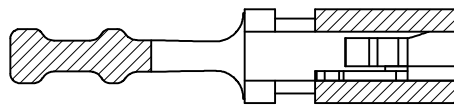

Material and Plating

Housing: PA66 UL94V-0 , Black
 Contact: Phosphor Bronze, Gold Plated Over Nickel

SECTION A-A

 THIRD ANGLE PROJECTION	GENERAL TOLERANCES (UNLESS SPECIFIED)		APPROVE BY FRANK	DATE 18/JUN/13	PART NO. FR-1YF-06	ITEM NO. FR-1YF-06	 Leader Of Industry
	DESIGN UNITS Inch (metric)	X.±.012(0.30)	X.*±5'	CHECKED BY CHERRY	DATE 18/JUN/13	TITLE MINI JUMPER PITCH: .079"(2.00mm)	
SCALE 5:1	SIZE A4	X.XX±.006(0.15)	.XX±1"	DRAWN BY KATE	DATE 18/JUN/13	THIS DRAWING CONTAINS INFORMATION THAT IS PROPRIETARY TO TXGA INDUSTRIAL ELECTRONICS(S.Z)CO.,LTD AND SHOULD NOT BE USED WITHOUT WRITTEN PERMISSION	
						REV 0	SHEET NO. 1/1