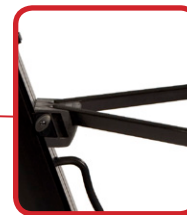

Professional Tribar Arms

Keyboards have evolved in the last two or three decades since the original APEX was developed. The APEX AX-48 Pro now ships with two sizes of Tribar support arms (one set of 13" arms, and one set of 18" arms) to safely hold today's keyboards, synthesizers, and keyboard workstations of all sizes.

Support arms and legs store inside the top and bottom of the column!

Patented 13" and 18" Tribar arms are height adjustable

Handle included for easy transport

Cable management system keeps cables from getting into the way of your performance