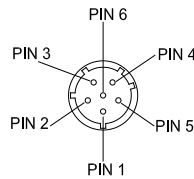

CA0005

For UBBL03 Battery (Type LI-7)

Pin 1	
Pin 2	
Pin 3	
Pin 4	
Pin 5	

Battery Connector	JBXFD1G05MCSDSMR
Cable Length	CA0005: 61 cm. (24 in.) nominal CA0005-01: 100 cm. (39.36 in.) nominal CA0005-02: 200 cm. (78.74 in.) nominal
Cable Type	5 Conductor, 20 AWG
Pin/Wire Color Key	Pin 1 Red, Pin 2 Green, Pin 3 White, Pin 4 Black, Pin 5 Blue
Insulation	Foil shielded black PVC

CA0006: 24V

For UBI-2590 Battery (UBBL02-01, UBBL02-01-CB, UBBL10-01, UBBL10-01-CB, UBBL13-01, UBBL13-01-CB, UBBL18, UBBL62)

Cable Length	CA0006: 61 cm. (24 in.) nominal CA0006-01: 100 cm. (39.36 in.) nominal CA0006-02: 200 cm. (78.74 in.) nominal
Cable Type	24V, 2 Conductor; 18 AWG
Pin/Wire Color Key	Pin 4 White/positive, Pin 2 Black/negative
Insulation	Black type SJ rubber

CA0007: 12V

For UBI-2590 Battery (UBBL02-01, UBBL02-01-CB, UBBL10-01, UBBL10-01-CB, UBBL13-01, UBBL13-01-CB, UBBL18, UBBL38, UBBL62)

Cable Length	CA0007: 61 cm. (24 in.) nominal CA0007-01: 100 cm. (39.36 in.) nominal CA0007-02: 200 cm. (78.74 in.) nominal
Cable Type	12V, 2 Conductor; 18 AWG
Pin/Wire Color Key	Pins 4 & 5 White/Positive, Pins 1 & 2 Black/Negative
Insulation	Black type SJOOW rubber

CAxxxx

Newark, New York | +1 315-332-7100 | Fax: +1 315-331-7800

©2021 Ultralife Corporation • www.ultralifecorp.com • All information is subject to change without notice.

The information contained herein is for reference only and does not constitute a warranty of performance • 26 MAY 21 UBM-5118 Rev: R