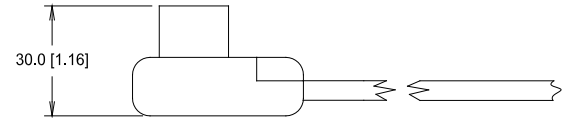

CA0005

For UBBL03 Battery (Type LI-7)

Pin 1	
Pin 2	
Pin 3	
Pin 4	
Pin 5	

Battery Connector	JBXFD1G05MCSDSMR
Cable Length	CA0005: 61 cm. (24 in.) nominal CA0005-01: 100 cm. (39.36 in.) nominal CA0005-02: 200 cm. (78.74 in.) nominal
Cable Type	5 Conductor, 20 AWG
Pin/Wire Color Key	Pin 1 Red, Pin 2 Green, Pin 3 White, Pin 4 Black, Pin 5 Blue
Insulation	Foil shielded black PVC

CA0006: 24V

For UBI-2590 Battery (UBBL02-01, UBBL02-01-CB, UBBL10-01, UBBL10-01-CB, UBBL13-01, UBBL13-01-CB, UBBL18, UBBL62)

Cable Length	CA0006: 61 cm. (24 in.) nominal CA0006-01: 100 cm. (39.36 in.) nominal CA0006-02: 200 cm. (78.74 in.) nominal
Cable Type	24V, 2 Conductor; 18 AWG
Pin/Wire Color Key	Pin 4 White/positive, Pin 2 Black/negative
Insulation	Black type SJ rubber

CA0007: 12V

For UBI-2590 Battery (UBBL02-01, UBBL02-01-CB, UBBL10-01, UBBL10-01-CB, UBBL13-01, UBBL13-01-CB, UBBL18, UBBL38, UBBL62)

Cable Length	CA0007: 61 cm. (24 in.) nominal CA0007-01: 100 cm. (39.36 in.) nominal CA0007-02: 200 cm. (78.74 in.) nominal
Cable Type	12V, 2 Conductor; 18 AWG
Pin/Wire Color Key	Pins 4 & 5 White/Positive, Pins 1 & 2 Black/Negative
Insulation	Black type SJOOW rubber

CAxxxx

Newark, New York | +1 315-332-7100 | Fax: +1 315-331-7800

©2021 Ultralife Corporation • www.ultralifecorp.com • All information is subject to change without notice.

The information contained herein is for reference only and does not constitute a warranty of performance • 26 MAY 21 UBM-5118 Rev: R