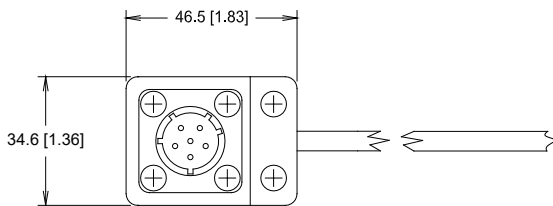

CA0005

For UBBL03 Battery (Type LI-7)

Pin 1	
Pin 2	
Pin 3	
Pin 4	
Pin 5	

Battery Connector	JBXFD1G05MCSDSMR
Cable Length	CA0005: 61 cm. (24 in.) nominal CA0005-01: 100 cm. (39.36 in.) nominal CA0005-02: 200 cm. (78.74 in.) nominal
Cable Type	5 Conductor, 20 AWG
Pin/Wire Color Key	Pin 1 Red, Pin 2 Green, Pin 3 White, Pin 4 Black, Pin 5 Blue
Insulation	Foil shielded black PVC

CA0006: 24V

For UBI-2590 Battery (UBBL02-01, UBBL02-01-CB, UBBL10-01, UBBL10-01-CB, UBBL13-01, UBBL13-01-CB, UBBL18, UBBL62)

Cable Length	CA0006: 61 cm. (24 in.) nominal CA0006-01: 100 cm. (39.36 in.) nominal CA0006-02: 200 cm. (78.74 in.) nominal
Cable Type	24V, 2 Conductor; 18 AWG
Pin/Wire Color Key	Pin 4 White/positive, Pin 2 Black/negative
Insulation	Black type SJ rubber

CA0007: 12V

For UBI-2590 Battery (UBBL02-01, UBBL02-01-CB, UBBL10-01, UBBL10-01-CB, UBBL13-01, UBBL13-01-CB, UBBL18, UBBL38, UBBL62)

Cable Length	CA0007: 61 cm. (24 in.) nominal CA0007-01: 100 cm. (39.36 in.) nominal CA0007-02: 200 cm. (78.74 in.) nominal
Cable Type	12V, 2 Conductor; 18 AWG
Pin/Wire Color Key	Pins 4 & 5 White/Positive, Pins 1 & 2 Black/Negative
Insulation	Black type SJOOW rubber

CAxxxx

Newark, New York | +1 315-332-7100 | Fax: +1 315-331-7800

©2021 Ultralife Corporation • www.ultralifecorp.com • All information is subject to change without notice.

The information contained herein is for reference only and does not constitute a warranty of performance • 26 MAY 21 UBM-5118 Rev: R