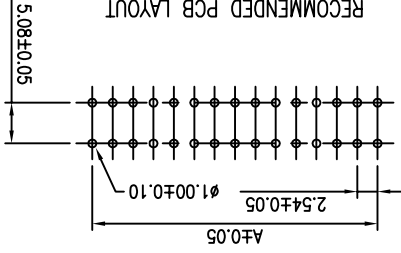

PBT

MATERIAL
HOUSING: HIGH TEMPERATURE THERMOPLASTIC, UL94V-0
COLOR: BLACK.
CONTACT: COPPER ALLOY,
FINISH: SELECTIVE GOLD PLATING ON CONTACT AREA
100" MIN. TIN PLATING ON SOLDERTAILS
50" MIN. NICKEL UNDERPLATED OVERALL.

ACCEPTED 1.57 PCB

NO OF POS	DIM A	DIM B	DIM C	KINKED	NO OF POS	DIM A	DIM B	DIM C	KINKED
2X3=6	5.08	10.16	14.22	---	2X26=52	63.50	68.58	72.64	XY
2X4=8	7.62	12.70	16.76	---	2X27=54	66.04	71.12	75.18	XY
2X5=10	10.16	15.24	19.30	---	2X28=56	68.58	73.66	77.72	XY
2X6=12	12.70	17.78	21.84	---	2X29=58	71.12	76.20	80.26	XY
2X7=14	15.24	20.32	24.38	---	2X30=60	73.66	78.74	82.80	XY
2X8=16	17.78	22.86	26.92	---	2X31=62	76.20	81.28	85.34	WZ
2X9=18	20.32	25.40	29.46	XY	2X32=64	78.74	83.82	87.88	WXYZ
2X10=20	22.86	27.94	32.00	XY	2X33=66	81.28	86.36	90.42	WXYZ
2X11=22	25.40	30.48	34.54	XY	2X34=68	83.82	88.90	92.96	WXYZ
2X12=24	27.94	33.02	37.08	XY	2X35=70	86.36	91.44	95.50	WXYZ
2X13=26	30.48	35.56	39.62	WXYZ	2X36=72	88.90	93.98	98.04	WXYZ
2X14=28	33.02	38.10	42.16	XY	2X37=74	91.44	96.52	100.58	WXYZ
2X15=30	35.56	40.64	44.70	XY	2X38=76	93.98	99.06	103.12	WXYZ
2X16=32	38.10	43.18	47.24	XY	2X39=78	96.52	101.60	105.66	WXYZ
2X17=34	40.64	45.72	49.78	XY	2X40=80	99.06	104.14	108.20	WXYZ
2X18=36	43.18	48.26	52.32	WXYZ	2X41=82	101.60	106.68	110.74	WXYZ
2X19=38	45.72	50.80	54.86	XY	2X42=84	104.14	109.22	113.28	WXYZ
2X20=40	48.26	53.34	57.40	XY	2X43=86	106.68	111.76	115.82	WXYZ
2X21=42	50.80	55.88	59.94	XY	2X44=88	109.22	114.30	118.36	WXYZ
2X22=44	53.34	58.42	62.48	XY	2X45=90	111.76	116.84	120.90	WXYZ
2X23=46	55.88	60.96	65.02	XY	2X46=92	114.30	119.38	123.44	WXYZ
2X24=48	58.42	63.50	67.56	XY	2X47=94	116.84	121.92	125.98	WXYZ
2X25=50	60.96	66.04	70.10	XY	2X48=96	119.38	124.46	128.52	WXYZ