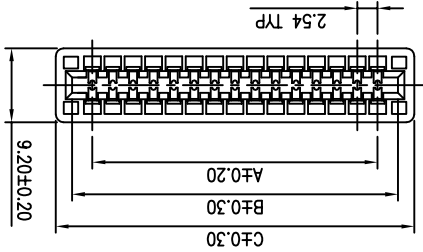

PBT

MATERIAL
HOUSING: HIGH TEMPERATURE THERMOPLASTIC, UL94V-0
COLOR: BLACK.
CONTACT: COPPER ALLOY,
FINISH: SELECTIVE GOLD PLATING ON CONTACT AREA
100" MIN. TIN PLATING ON SOLDERTAILS
50" MIN. NICKEL UNDERPLATED OVERALL.

ACCEPTED 1.57 PCB

NO OF POS	DIM A	DIM B	DIM C	KINKED	NO OF POS	DIM A	DIM B	DIM C	KINKED
2X3=6	5.08	10.16	14.22	---	2X26=52	63.50	68.58	72.64	XY
2X4=8	7.62	12.70	16.76	---	2X27=54	66.04	71.12	75.18	XY
2X5=10	10.16	15.24	19.30	---	2X28=56	68.58	73.66	77.72	XY
2X6=12	12.70	17.78	21.84	---	2X29=58	71.12	76.20	80.26	XY
2X7=14	15.24	20.32	24.38	---	2X30=60	73.66	78.74	82.80	XY
2X8=16	17.78	22.86	26.92	---	2X31=62	76.20	81.28	85.34	WZ
2X9=18	20.32	25.40	29.46	XY	2X32=64	78.74	83.82	87.88	WXYZ
2X10=20	22.86	27.94	32.00	XY	2X33=66	81.28	86.36	90.42	WXYZ
2X11=22	25.40	30.48	34.54	XY	2X34=68	83.82	88.90	92.96	WXYZ
2X12=24	27.94	33.02	37.08	XY	2X35=70	86.36	91.44	95.50	WXYZ
2X13=26	30.48	35.56	39.62	WXYZ	2X36=72	88.90	93.98	98.04	WXYZ
2X14=28	33.02	38.10	42.16	XY	2X37=74	91.44	96.52	100.58	WXYZ
2X15=30	35.56	40.64	44.70	XY	2X38=76	93.98	99.06	103.12	WXYZ
2X16=32	38.10	43.18	47.24	XY	2X39=78	96.52	101.60	105.66	WXYZ
2X17=34	40.64	45.72	49.78	XY	2X40=80	99.06	104.14	108.20	WXYZ
2X18=36	43.18	48.26	52.32	WXYZ	2X41=82	101.60	106.68	110.74	WXYZ
2X19=38	45.72	50.80	54.86	XY	2X42=84	104.14	109.22	113.28	WXYZ
2X20=40	48.26	53.34	57.40	XY	2X43=86	106.68	111.76	115.82	WXYZ
2X21=42	50.80	55.88	59.94	XY	2X44=88	109.22	114.30	118.36	WXYZ
2X22=44	53.34	58.42	62.48	XY	2X45=90	111.76	116.84	120.90	WXYZ
2X23=46	55.88	60.96	65.02	XY	2X46=92	114.30	119.38	123.44	WXYZ
2X24=48	58.42	63.50	67.56	XY	2X47=94	116.84	121.92	125.98	WXYZ
2X25=50	60.96	66.04	70.10	XY	2X48=96	119.38	124.46	128.52	WXYZ