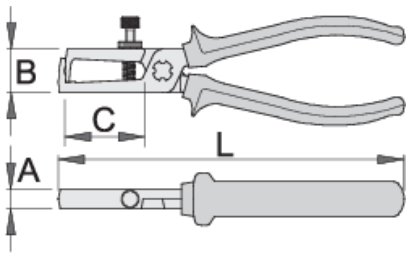

Wire stripping pliers

478/1VDEBI

Profiles

Standards

DIN EN IEC 60900 (VDE 0682-201):2019-04; EN IEC 60900:2018

Product features

- material: premium plus carbon steel
- drop forged, entirely hardened and tempered
- cutting edges induction hardened
- head polished
- surface finish: chrome plated to standard ISO 1456:2009
- heavy duty double - component handles
- stripping capacity: up to max 0.6 - 10mm²
- spring for reopening
- made according to standard EN IEC 60900

	L		B	A	C	
610433	160	0.6 - 10	18	9	40	178

* Images of products are symbolic. All dimensions are in mm, and weight in grams. All listed dimensions may vary in tolerance.

Usage (pictures)

Frequently asked questions