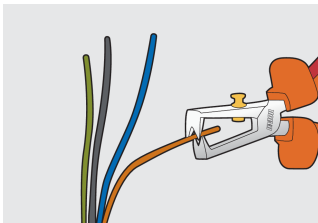

Wire stripping pliers

478/1VDEBI

Profiles

Standards

DIN EN IEC 60900 (VDE 0682-201):2019-04; EN IEC 60900:2018

Product features

- material: premium plus carbon steel
- drop forged, entirely hardened and tempered
- cutting edges induction hardened
- head polished
- surface finish: chrome plated to standard ISO 1456:2009
- heavy duty double - component handles
- stripping capacity: up to max 0.6 - 10mm²
- spring for reopening
- made according to standard EN IEC 60900

	L		B	A	C	
610433	160	0.6 - 10	18	9	40	178

* Images of products are symbolic. All dimensions are in mm, and weight in grams. All listed dimensions may vary in tolerance.

Usage (pictures)

Frequently asked questions