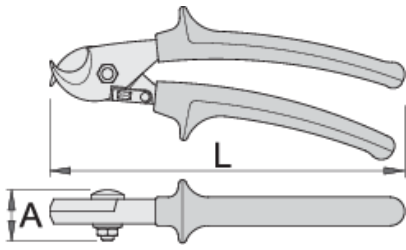

Cable shears

580/1VDEBI

Profiles

Standards

DIN EN IEC 60900 (VDE 0682-201):2019-04; EN IEC 60900:2018

Product features

- material: premium plus carbon steel
- drop forged, entirely hardened and tempered
- cutting edges induction hardened
- head polished
- surface finish: chrome plated to standard ISO 1456:2009
- heavy duty double - component handles
- made according to standard EN IEC 60900

Important!

- for cutting cables without steel wire

|  | L | A |  |  |
|--|-----|----|---|---|
| 610440 | 170 | 18 | 10 | 339 |
| 610441 | 230 | 22 | 17 | 444 |

* Images of products are symbolic. All dimensions are in mm, and weight in grams. All listed dimensions may vary in tolerance.