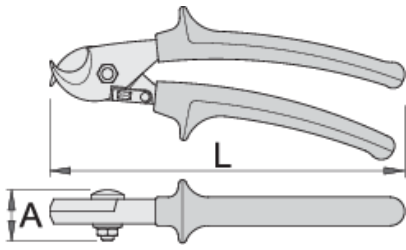

Cable shears

580/1VDEBI

Profiles

Standards

DIN EN IEC 60900 (VDE 0682-201):2019-04; EN IEC 60900:2018

Product features

- material: premium plus carbon steel
- drop forged, entirely hardened and tempered
- cutting edges induction hardened
- head polished
- surface finish: chrome plated to standard ISO 1456:2009
- heavy duty double - component handles
- made according to standard EN IEC 60900

Important!

- for cutting cables without steel wire

	L	A		
610440	170	18	10	339
610441	230	22	17	444

* Images of products are symbolic. All dimensions are in mm, and weight in grams. All listed dimensions may vary in tolerance.