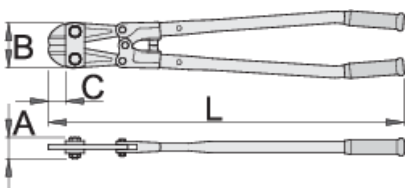

Bolt cutter

596/6A

Profiles

Product features

- material: cutters from premium plus carbon steel
- cutting edges separately induction hardened
- steel handles, lacquered, heavy duty plastic handles

Advantages:

- shock-absorbers on the joints absorb shocks on the handles, which happen when cutting reinforcing rod
- protection of the eccentric screws for adjustment of blades with forged recesses ensures 100% protection against unscrewing

16

737

	L	A	B	C	
610964	350	26	55	24	805
610965	450	34	70	36	1500
610966	600	38	84	40	2600
610967	750	43	96	46	3950
610968	900	47	109	50	6300
612984	1050	48	120	46	6900

cutting capacity (10N=1kg)

	L	max 1600 N/mm ² Ø↑	max 650 N/mm ² Ø↑
610963	300	3	5
610964	350	3,5	5
610965	450	5	8
610966	600	7	10
610967	750	8	13
610968	900	9	16
612984	1050	10	19

* Images of products are symbolic. All dimensions are in mm, and weight in grams. All listed dimensions may vary in tolerance.

Usage (pictures)

Photo (pictures)

Spare parts

Spare parts for 596/6A

Frequently asked questions