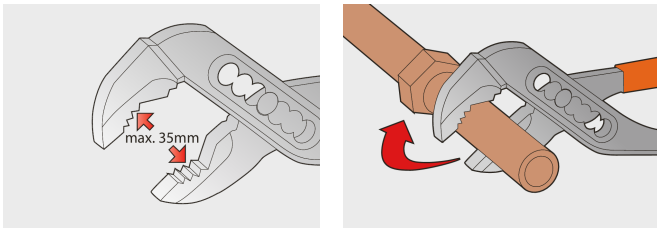

Insulated waterpump box joint pliers

447/1VDEBI

Profiles

Standards

DIN EN IEC 60900 (VDE 0682-201):2019-04; EN IEC 60900:2018

Product features

- material: premium chrome vanadium steel
- drop forged, entirely hardened and tempered
- working surfaces induction hardened
- surface finish: chrome plated to standard ISO 1456:2009
- heavy duty double - component handles
- made according to standard ISO 8976 and EN IEC 60900

Advantages:

- jaw aperture adjustable in 7 positions
- A special bulge prevents fingers to be pressed between the handles of the pliers.

L

A

Omax

611993

240

6.5

35

367

* Images of products are symbolic. All dimensions are in mm, and weight in grams. All listed dimensions may vary in tolerance.

Usage (pictures)

Frequently asked questions

Are certified insulated tools made through a different procedure than non-certified insulated tools?