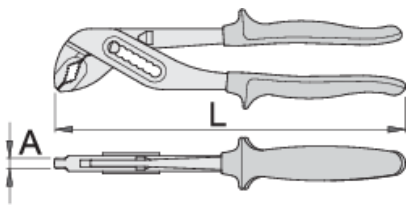

Insulated waterpump box joint pliers

447/1VDEBI

Profiles

Standards

DIN EN IEC 60900 (VDE 0682-201):2019-04; EN IEC 60900:2018

Product features

- material: premium chrome vanadium steel
- drop forged, entirely hardened and tempered
- working surfaces induction hardened
- surface finish: chrome plated to standard ISO 1456:2009
- heavy duty double - component handles
- made according to standard ISO 8976 and EN IEC 60900

Advantages:

- jaw aperture adjustable in 7 positions
- A special bulge prevents fingers to be pressed between the handles of the pliers.

L

A

Omax

611993

240

6.5

35

367

* Images of products are symbolic. All dimensions are in mm, and weight in grams. All listed dimensions may vary in tolerance.

Usage (pictures)

Frequently asked questions

Are certified insulated tools made through a different procedure than non-certified insulated tools?