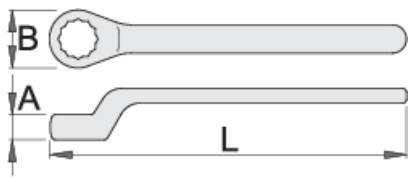

## Product features

- material: premium chrome vanadium steel
- head: chrome plated according to ISO 1456:2009
- made according to standard ISO 10104 and EN IEC 60900:2018

## Important!

- if second layer is visible, replace your insulated tool with a new one.

		L	B	A	
621580	6	155	13.5	8.5	51
621581	7	155	15	9	57
621582	8	160	16.5	9.5	62
621583	9	160	17.5	10	72
612185	10	162	19.5	11	81
612186	11	175	20	11.5	97
612187	12	185	21.5	11.5	112
612188	13	185	23	12.5	113
612189	14	190	25.5	13	136
612190	15	195	27	13.5	146
621584	16	190	27.5	14.5	175
612191	17	208	30.5	15.5	185
621585	18	195	30	15.5	210
612192	19	227	33	15.5	233
621586	20	245	34.5	16.2	273
619202	21	244	36.4	13.2	307
612193	22	250	37.5	17.5	300
621587	23	250	39.8	16.8	333
612194	24	255	42	18.5	428
621588	26	265	44	18	450
621589	27	270	44.8	18	411
621590	28	280	36.5	18.5	488
621591	30	310	47	19	574
621592	32	325	51.5	19.5	647

\* Images of products are symbolic. All dimensions are in mm, and weight in grams. All listed dimensions may vary in tolerance.