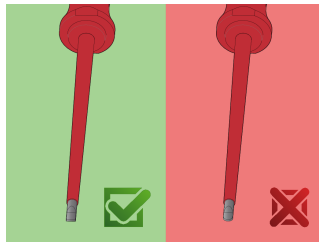

Safety tips

- Use a screw holding screwdriver to get screws started in awkward, hard-to-reach areas.
- Use a stubby screwdriver in close quarters where a conventional screwdriver cannot be used.
- A rounded tip should be redressed with a file; make sure edges are straight.
- Screwdrivers used in the shop are best stored in a rack. This way, the proper selection of the right screwdriver can be quickly made.
- Keep the screwdriver handle clean; a greasy handle is apt to cause accidents.
- A screwdriver should never be used as pry bar. If it is overstressed in this manner, the blade might break and send a particle of steel into the operator's arm or even towards his eyes.

- Don't use pliers on the handle of a screwdriver to get extra turning power. A wrench should only be used on the square shank or bolster of a screwdriver that is especially designed for that purpose.
- Don't expose a screwdriver blade to excessive heat as it may reduce the hardness of the blade.
- Don't use a screwdriver with a split or broken handle.
- Don't use a regular screwdriver to check a storage battery or to determine if an electrical circuit is live.

Safety (pictures)