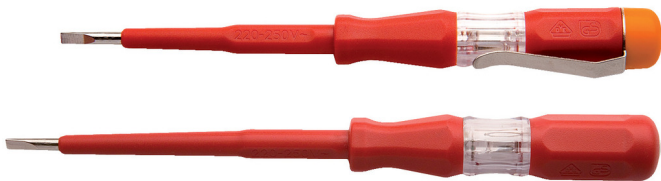

Voltage tester 220 - 250 V

630VDE

Profiles

Standards

DIN EN IEC 60900 (VDE 0682-201):2019-04; EN IEC 60900:2018

Product features

- dimension 140 with clip
- made according to standard DIN EN IEC 60900 (VDE 0682-201):2019-04; EN IEC 60900:2018

	axb	C	L	
617659	0.5 x 3.0	60	140	13
617660	0.6 x 3.5	90	180	24

* Images of products are symbolic. All dimensions are in mm, and weight in grams. All listed dimensions may vary in tolerance.

Usage (pictures)

Ergonomic handle design for protecting your hands.

Large hand contact area for more torque power.

Safety tips

- Use a screw holding screwdriver to get screws started in awkward, hard-to-reach areas.
- Use a stubby screwdriver in close quarters where a conventional screwdriver cannot be used.
- A rounded tip should be redressed with a file; make sure edges are straight.
- Screwdrivers used in the shop are best stored in a rack. This way, the proper selection of the right screwdriver can be quickly made.
- Keep the screwdriver handle clean; a greasy handle is apt to cause accidents.
- A screwdriver should never be used as pry bar. If it is overstressed in this manner, the blade might break and send a particle of steel into the operator's arm or even towards his eyes.