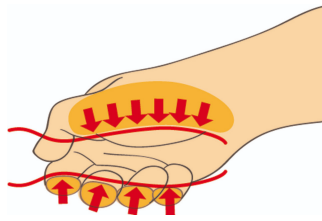

Voltage tester 220 - 250 V

630VDE

Profiles

Standards

DIN EN IEC 60900 (VDE 0682-201):2019-04; EN IEC 60900:2018

Product features

- dimension 140 with clip
- made according to standard DIN EN IEC 60900 (VDE 0682-201):2019-04; EN IEC 60900:2018

	axb	C	L	
617659	0.5 x 3.0	60	140	13
617660	0.6 x 3.5	90	180	24

* Images of products are symbolic. All dimensions are in mm, and weight in grams. All listed dimensions may vary in tolerance.

Usage (pictures)

Ergonomic handle design for protecting your hands.

Large hand contact area for more torque power.

Safety tips

- Use a screw holding screwdriver to get screws started in awkward, hard-to-reach areas.
- Use a stubby screwdriver in close quarters where a conventional screwdriver cannot be used.
- A rounded tip should be redressed with a file; make sure edges are straight.
- Screwdrivers used in the shop are best stored in a rack. This way, the proper selection of the right screwdriver can be quickly made.
- Keep the screwdriver handle clean; a greasy handle is apt to cause accidents.
- A screwdriver should never be used as pry bar. If it is overstressed in this manner, the blade might break and send a particle of steel into the operator's arm or even towards his eyes.