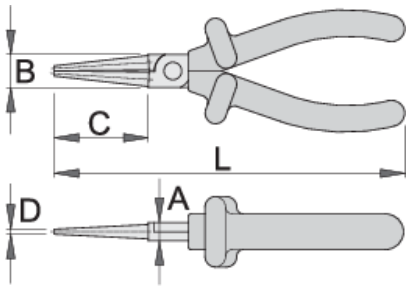

Long round nose pliers

476/1VDEDP

Profiles

Standards

DIN EN IEC 60900 (VDE 0682-201):2019-04; EN IEC 60900:2018

Product features

- material: premium plus carbon steel
- drop forged, entirely hardened and tempered
- head polished
- surface finish: chrome plated to standard ISO 1456:2009
- made according to standard ISO 5745 and EN IEC 60900

Advantages:

- handles are insulated with double layered - double coloured insulation for additional safety
- long points enable reaching of wires in hard-to-reach places
- minor possibility of damaging wires

Important!

- if second layer is visible, replace your insulated tool with a new one.

	L	B	A	C	D	
619184	140	15	9	39	2	114
619185	160	16	10	49	2.5	139

* Images of products are symbolic. All dimensions are in mm, and weight in grams. All listed dimensions may vary in tolerance.