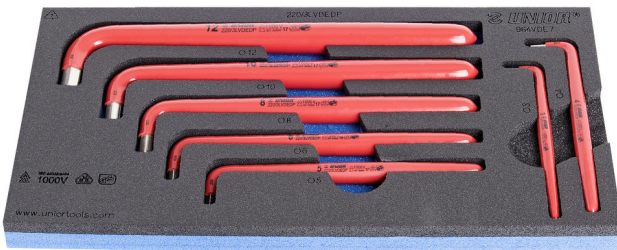

# Set of insulated hexagon wrenches SOS tool tray

964VDE7

## Product features

- Tool tray dimension: 188 x 364 x 30 mm
- Compatible with drawers of Eurostyle, Eurovision, Europlus and Hercules (front drawers) line

## Set includes:

- 7x insulated hex wrench (article 220/3LVDEDP) dim. 3, 4, 5, 6, 8, 10, 12

Product name	SKU	Article	Dimensions	Quantity
Set of insulated hexagon wrenches SOS tool tray	621798	964VDE7	3 - 12	7

Product name	SKU	Article	Dimensions	Quantity
Insulated hex wrench		220/3LVDEDP	3, 4, 5, 6, 8, 10, 12	7
SOS tool tray for 964VDE7		VL964VDE7	188x364x30	1

\* Images of products are symbolic. All dimensions are in mm, and weight in grams. All listed dimensions may vary in tolerance.