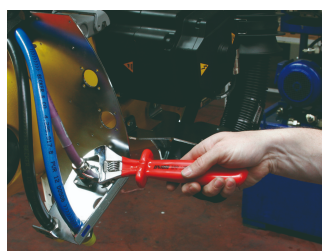

Insulated adjustable wrench

250/1VDP

Profiles

Standards

DIN EN IEC 60900 (VDE 0682-201):2019-04; EN IEC 60900:2018

Product features

- material: premium chrome vanadium steel
- surface finish: chrome plated according to ISO 1456:2009
- made according to standard ISO 6787 and EN IEC 60900:2018

Advantages:

- double layered - double coloured insulation for additional safety
- controlled according to standard EN IEC 60900
- with scale

Important!

- if second layer is visible, replace your insulated tool with a new one.

Caution!

- Adjust the tool before using! Adjustment while working is life dangerous.

		L	A		
621917	150	165	25	19	182
616849	200	210	31	24	355
616850	250	260	31	27	579
616851	300	310	32	34	871
622065	380	390	37	41	1505

* Images of products are symbolic. All dimensions are in mm, and weight in grams. All listed dimensions may vary in tolerance.

Usage (pictures)

The adjustable jaw

The wrench sustains both directions of rotation