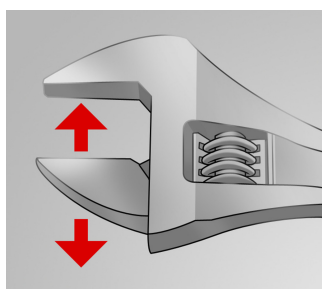

Caution!

- Adjust the tool before using! Adjustment while working is life dangerous.

		L	A		
621917	150	165	25	19	182
616849	200	210	31	24	355
616850	250	260	31	27	579
616851	300	310	32	34	871
622065	380	390	37	41	1505

* Images of products are symbolic. All dimensions are in mm, and weight in grams. All listed dimensions may vary in tolerance.

Usage (pictures)

The adjustable jaw

The wrench sustains both directions of rotation

Toothed adjustable screw

Measuring scale

Spare parts

Spare parts for adjustable wrench 250/1, 250/1A

Safety tips

- Discard any wrench with a spread or damaged fixed jaw or a bent handle

X-ON Electronics

Largest Supplier of Electrical and Electronic Components