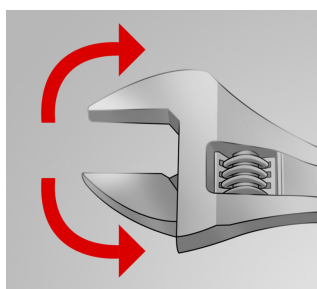

Insulated adjustable wrench

250/1VDP

Profiles

Standards

DIN EN IEC 60900 (VDE 0682-201):2019-04; EN IEC 60900:2018

Product features

- material: premium chrome vanadium steel
- surface finish: chrome plated according to ISO 1456:2009
- made according to standard ISO 6787 and EN IEC 60900:2018

Caution!

- Adjust the tool before using! Adjustment while working is life dangerous.

		L	A		
621917	150	165	25	19	182
616849	200	210	31	24	355
616850	250	260	31	27	579
616851	300	310	32	34	871
622065	380	390	37	41	1505

* Images of products are symbolic. All dimensions are in mm, and weight in grams. All listed dimensions may vary in tolerance.

Usage (pictures)

The adjustable jaw

The wrench sustains both directions of rotation

Toothed adjustable screw

Measuring scale

Spare parts

Spare parts for adjustable wrench 250/1, 250/1A

Safety tips

- Discard any wrench with a spread or damaged fixed jaw or a bent handle

X-ON Electronics

Largest Supplier of Electrical and Electronic Components