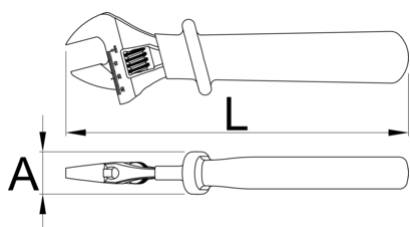

Insulated adjustable wrench

250/1VDP

Profiles

Standards

DIN EN IEC 60900 (VDE 0682-201):2019-04; EN IEC 60900:2018

Product features

- material: premium chrome vanadium steel
- surface finish: chrome plated according to ISO 1456:2009
- made according to standard ISO 6787 and EN IEC 60900:2018

Caution!

- Adjust the tool before using! Adjustment while working is life dangerous.

		L	A		
621917	150	165	25	19	182
616849	200	210	31	24	355
616850	250	260	31	27	579
616851	300	310	32	34	871
622065	380	390	37	41	1505

* Images of products are symbolic. All dimensions are in mm, and weight in grams. All listed dimensions may vary in tolerance.

Usage (pictures)

The adjustable jaw

The wrench sustains both directions of rotation

Toothed adjustable screw

Measuring scale

Spare parts

Spare parts for adjustable wrench 250/1, 250/1A

Safety tips

- Discard any wrench with a spread or damaged fixed jaw or a bent handle

X-ON Electronics

Largest Supplier of Electrical and Electronic Components