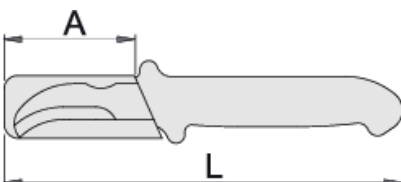

Usage:

- for dismantling PVC cable insulation