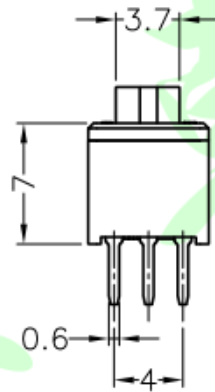

view A  
scale 1:1

FREE			LOCK		
1	2	3	1	2	3
○	○	○	○	○	○
4	5	6	4	5	6
○	○	○	○	○	○

FREE	9.1
LOCK	7.2

View A

SPECIFICATION	
1.环境温度(Operating Temp)	-20℃~+80℃
2.相对湿度(Working Humidity)	5%~35%
3.额定规格(Rated Value)	DC50V/30mA
4.接触电阻(Contact Resistance)	100mΩ max
5.绝缘电阻(Insulation Resistance)	100MΩ min
6.耐电压(Withstand Voltage)	250Vac/60S
7.动作力(Operating Force)	250±50gf
8.使用寿命(Operating Life)	100,000 cycle

序号 NO.	零件名称 PART NAME	数量 Q'TY	材质 MATERIAL
7	Crochet Hook	1PCS	Carbon Steel
6	Spring	1PCS	Carbon Steel
5	Contact Chip	2PCS	Silver-Coated Copper
4	Terminals	6PCS	Copper plated Silver
3	Panel	1PCS	LCP Natural Color
2	Keypad	1PCS	LCP Black
1	Housing	1PCS	LCP Black

<b>东莞市美韩电子科技有限公司</b> Dongguan Usakro Electronic Technology Co., Ltd.					
普通公差 common tolerance: 0~5±0.15; 5~10±0.3; 10~30±0.5; 角度angular: ±0.5°;	制图 DRAWN	JEFF			品名Title: 7x7平头无锁开关 Push Switch
	日期 DATE	2018-7-18	单位 UNIT	mm	
	审核 CHECKED	JEFF	比例 SCALE	free	料号Part NO. UK-G0704-WS-Y
	核准 APPROVED	JEFF	尺寸 SIZE	A4	