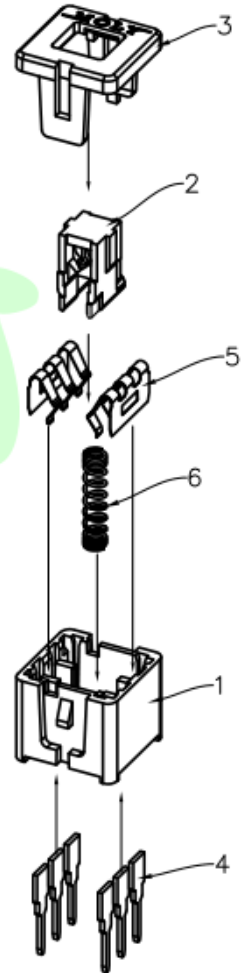

view A  
scale 1:1

FREE			LOCK		
1	2	3	1	2	3
○	○	○	○	○	○
4	5	6	4	5	6
○	○	○	○	○	○

FREE	9.1
LOCK	7.2

View A

SPECIFICATION	
1.环境温度(Operating Temp)	-20℃~+80℃
2.相对湿度(Working Humidity)	5%~35%
3.额定规格(Rated Value)	DC50V/30mA
4.接触电阻(Contact Resistance)	100mΩ max
5.绝缘电阻(Insulation Resistance)	100MΩ min
6.耐电压(Withstand Voltage)	250Vac/60S
7.动作力(Operating Force)	250±50gf
8.使用寿命(Operating Life)	100,000 cycle

序号 NO.	零件名称 PART NAME	数量 Q'TY	材质 MATERIAL
7	Crochet Hook	1PCS	Carbon Steel
6	Spring	1PCS	Carbon Steel
5	Contact Chip	2PCS	Silver-Coated Copper
4	Terminals	6PCS	Copper plated Silver
3	Panel	1PCS	LCP Natural Color
2	Keypad	1PCS	LCP Black
1	Housing	1PCS	LCP Black

<b>东莞市美韩电子科技有限公司</b> Dongguan Usakro Electronic Technology Co., Ltd.					
普通公差 common tolerance: 0~5±0.15; 5~10±0.3; 10~30±0.5; 角度angular: ±0.5°;	制图 DRAWN	JEFF			品名Title: 7x7平头无锁开关 Push Switch
	日期 DATE	2018-7-18	单位 UNIT	mm	
	审核 CHECKED	JEFF	比例 SCALE	free	料号Part NO. UK-G0704-WS-Y
	核准 APPROVED	JEFF	尺寸 SIZE	A4	