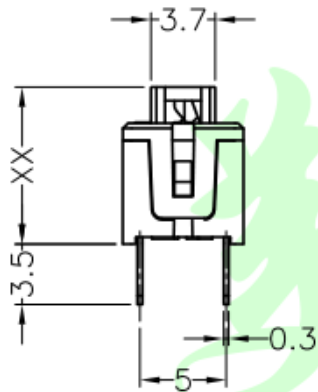

view A  
scale 1:1

FREE			LOCK		
1	2	3	1	2	3
○	○	○	○	○	○
4	5	6	4	5	6
○	○	○	○	○	○

FREE	9.1
LOCK	7.2

View A

SPECIFICATION	
1.环境温度(Operating Temp)	-20℃~+80℃
2.相对湿度(Working Humidity)	5%~35%
3.额定规格(Rated Value)	DC50V/30mA
4.接触电阻(Contact Resistance)	100mΩ max
5.绝缘电阻(Insulation Resistance)	100MΩ min
6.耐电压(Withstand Voltage)	250Vac/60S
7.动作力(Operating Force)	250±50gf
8.使用寿命(Operating Life)	100,000 cycle

序号 NO.	零件名称 PART NAME	数量 Q'TY	材质 MATERIAL
7	Crochet Hook	1PCS	Carbon Steel
6	Spring	1PCS	Carbon Steel
5	Contact Chip	2PCS	Silver-Coated Copper
4	Terminals	6PCS	Copper plated Silver
3	Panel	1PCS	LCP Natural Color
2	Keypad	1PCS	LCP Black
1	Housing	1PCS	LCP Black

<b>东莞市美韩电子科技有限公司</b> Dongguan Usakro Electronic Technology Co., Ltd.					
普通公差 common tolerance: 0~5±0.15; 5~10±0.3; 10~30±0.5; 角度angular: ±0.5°;	制图 DRAWN	JEFF			品名Title: 7x7平头无锁开关 Push Switch
	日期 DATE	2018-7-18	单位 UNIT	mm	
	审核 CHECKED	JEFF	比例 SCALE	free	料号Part NO. UK-G0704-WS-Y
	核准 APPROVED	JEFF	尺寸 SIZE	A4	