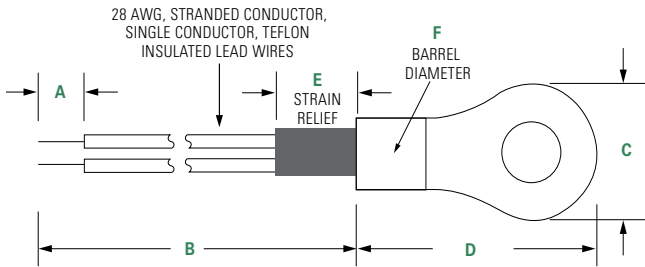

USW2295 RTD Probe

Description

Littelfuse offers Ring Lug probe assemblies suitable for a wide range of temperature sensing applications. If the dimensions and electrical characteristics on this product won't work for your requirements, please contact us for further assistance.

Features

- High Accuracy
- #6 Mounting Hole
- Teflon Insulated Lead Wire
- 150°C Max Operating Temperature

Dimensions

Dimensions shown in inches.

A	B	C	D	E	F
0.250"	12.0"	0.281"	0.620"	0.350"	0.215"
± 0.070"	± 1.0"	± 0.015"	± 0.020"	± 0.150"	± 0.015"

Part Numbering System

Note: Not all combinations of Part Number codes are available. Contact Littelfuse for details.

Specifications

Part Number	Resistance Ohms @0°C	Resistance Tol. ± % @ 0°C	DIN 43760 Class	TCR ppm/°C	Min Operating Temp °C
USW2295	100	0.24	C	3850	150