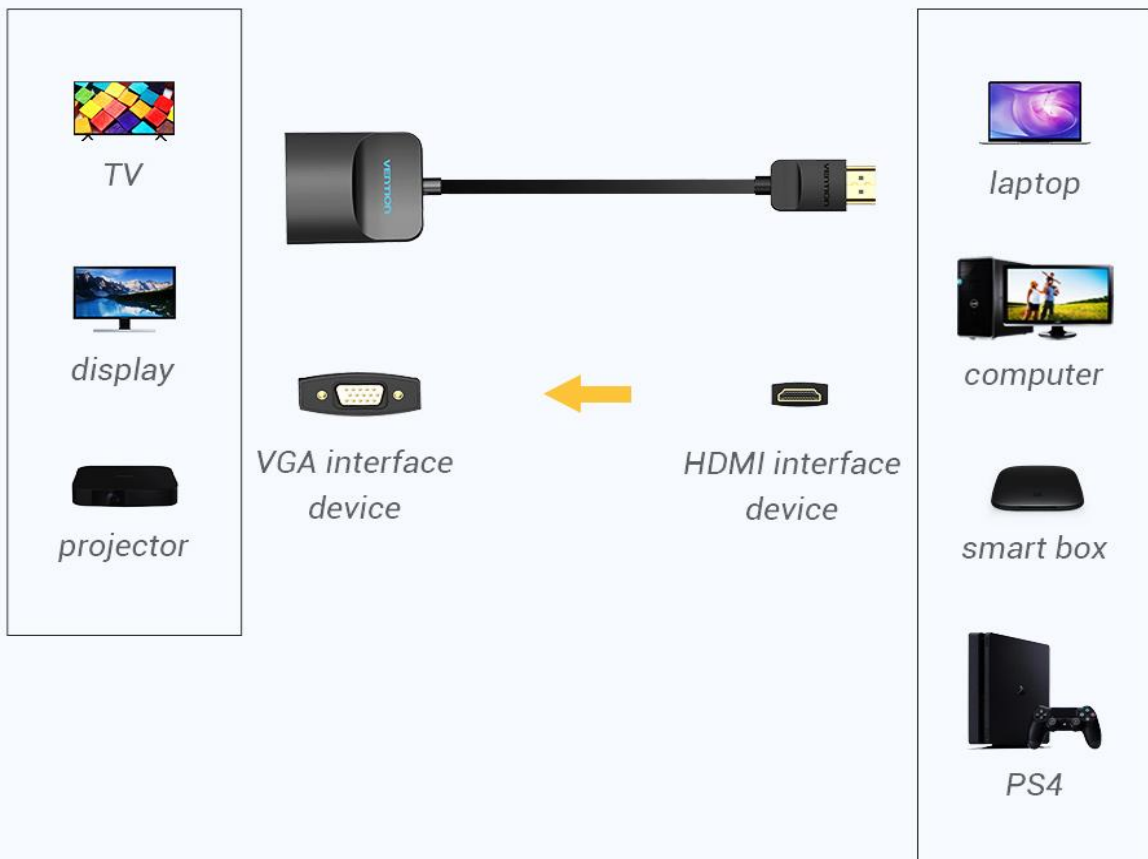

*To ensure stable signal transmission, please connect
to the Android power cable.*

More Modes

Copy mode

Both displays show the same picture. easy to share and speak

Extended mode

Both displays show different screens. entertainment and working

Only Supports HDMI to VGA

This product is one-way conversion, does not support reverse conversion, please check the device interface carefully before purchasing.

High Performance Chip

Say goodbye to distortion and ghosting

Note: The internal structure is a rendering, please refer to the actual product

Gold-plated HDMI Interface

Anti-rust, durable, more stable signal transmission

Ergonomic Design

Curved concave surface, more convenient to handle