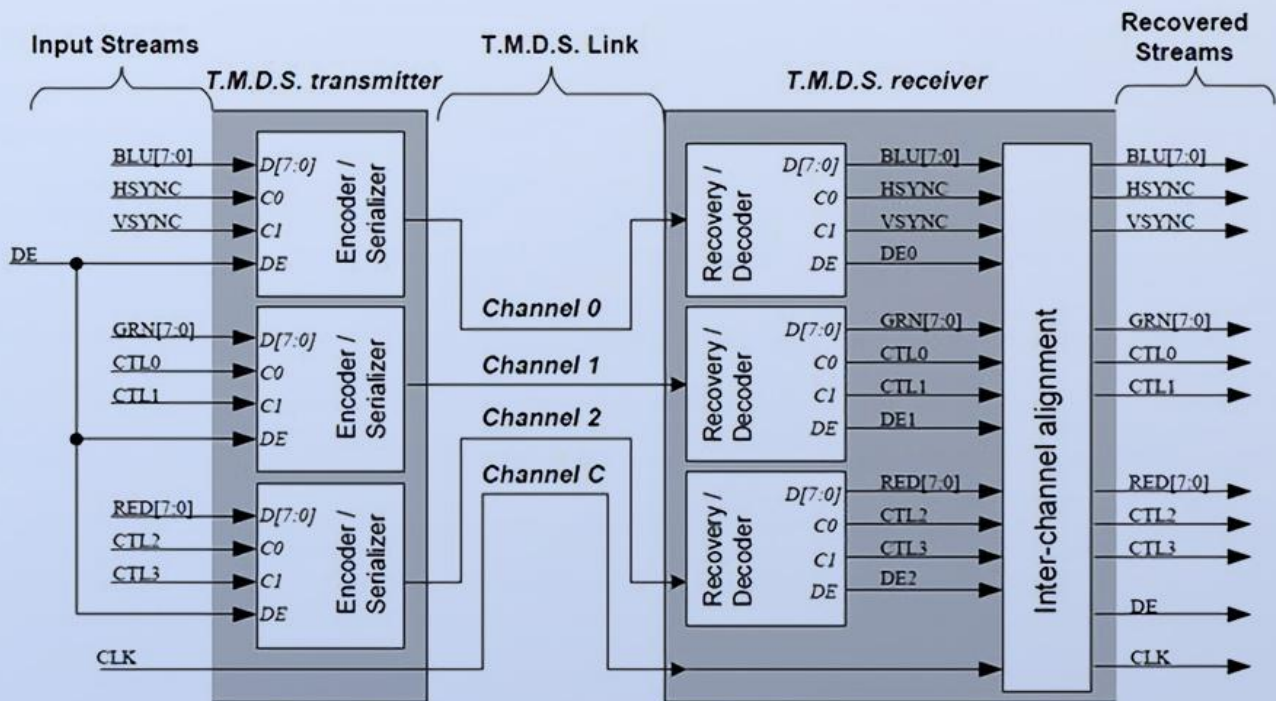

Enjoy 3D movie with your family and friends

PS: All data are from Vention laboratory

Audio and Video Sync Output

Enjoy high quality sound & HD image

TMDS Core Technology

Signal transmission accurately in electromagnetic interference

19+1 Design Visible Quality

Aluminum foil PET metal braided shield
Effectively prevent electromagnetic interference
Rejected splash screen / black screen / water ripple
Stable signal transmission

HDMI Certificate