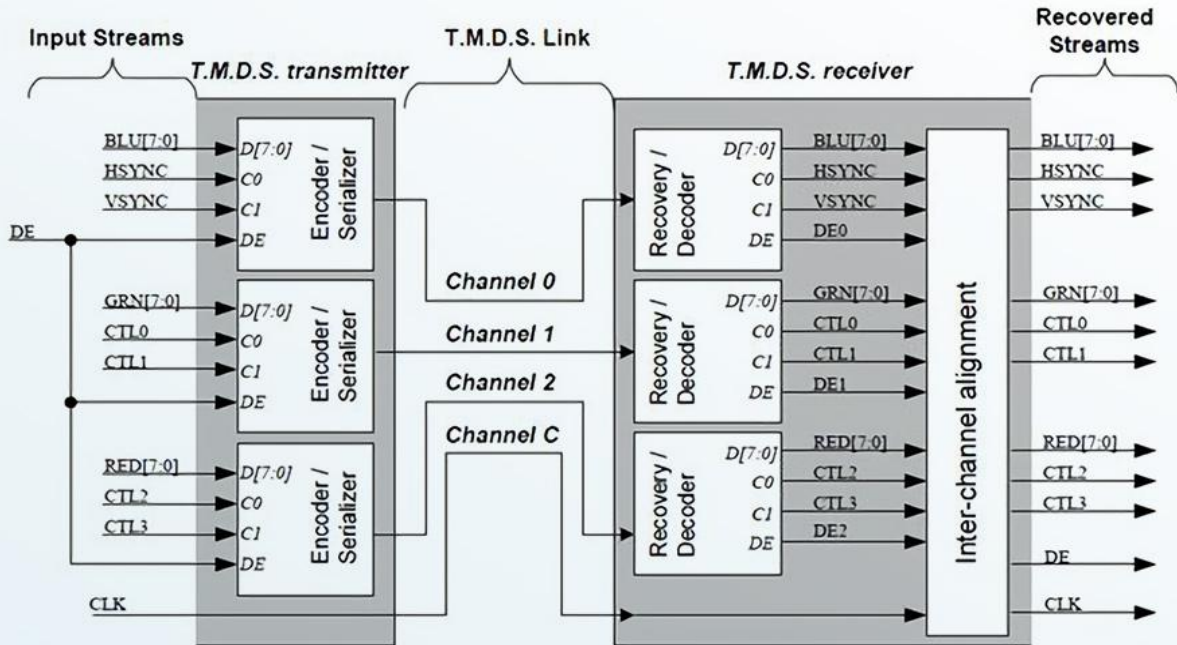

Copy mode

Two screens synchronized
Suitable for sharing and display

Extended mode

Two screens display different screens
Work/entertainment

Connector Wing Curve Design

Ergonomic, easier to handle

TMDS Core Technology

Reduce electromagnetic interference(EMI)
increase signal transmission rate

High Performance

Gold-plated Connector
Anti-interference and durability

Multiple Shielding
Ensure stable signal transmission

Environment PVC Jacket
Soft and flexible