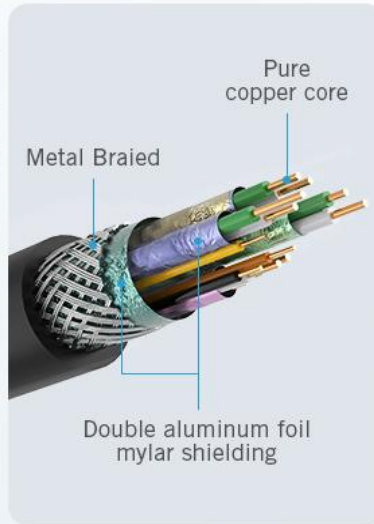

HDMI Cable

HDMI 2.0 Cable

Bring you immersive viewing experience

Pure
copper core

Multiple
shielding

Gold-plated
connector

4K Ultra High Definition Video

4K*2K resolution, 3D visual effect

Copy mode

Two screens synchronized
Suitable for sharing and display

Extended mode

Two screens display different screens
Work/entertainment

Connector Wing Curve Design

Ergonomic, easier to handle

TMDS Core Technology

Reduce electromagnetic interference(EMI)
increase signal transmission rate

High Performance

Gold-plated Connector
Anti-interference and durability

Multiple Shielding
Ensure stable signal transmission

Environment PVC Jacket
Soft and flexible