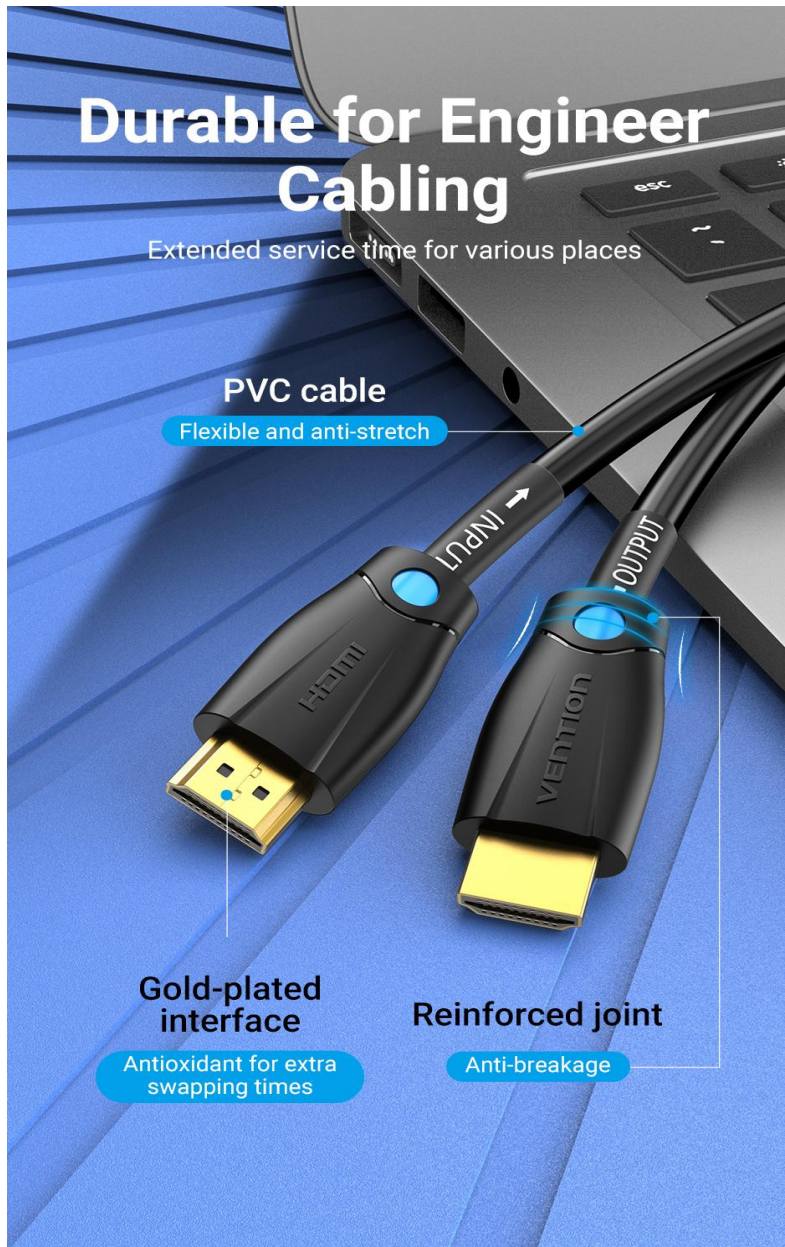

# Durable for Engineer Cabling

Extended service time for various places

PVC cable

Flexible and anti-stretch

Gold-plated interface

Antioxidant for extra swapping times

Reinforced joint

Anti-breakage