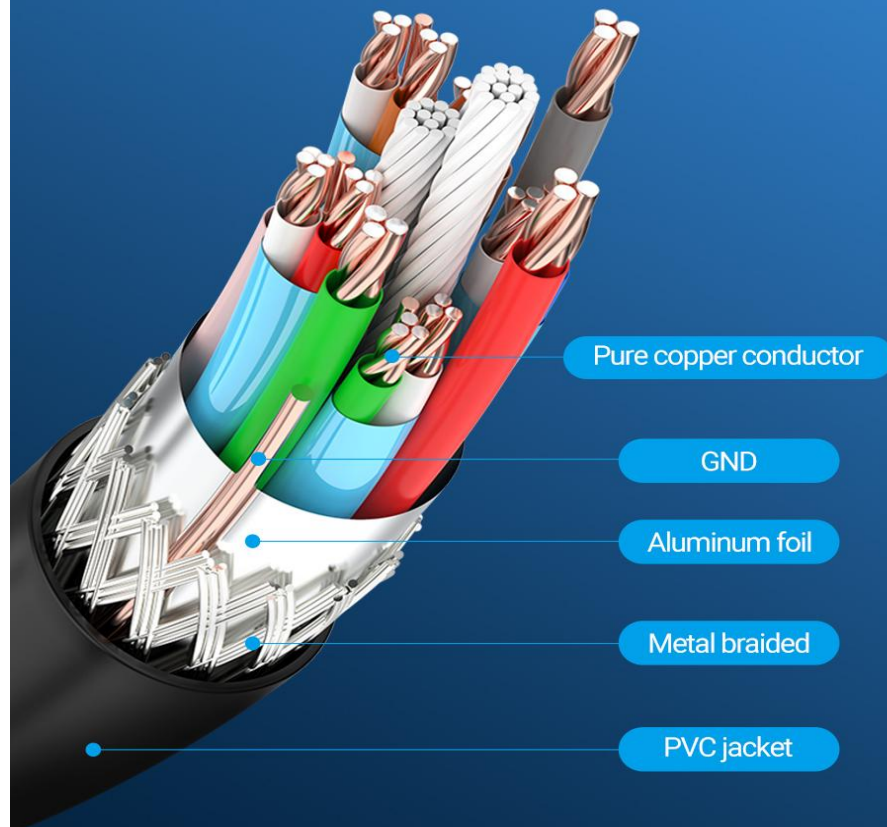

### IN PUT

Connect signal sources

Computer, TV box ...

	Length	AWG	OD	Other devices
<b>Upgraded type</b>	0.5-5m	30AWG	6.0mm	...
	8m	28AWG	7.0mm	...
	10m	26AWG	8.0mm	...
	12m	28AWG	7.0mm	Signal-amplifier
	15m	28AWG	7.0mm	Signal-amplifier

	Length	AWG	OD	Other devices
<b>Classic type</b>	20-30m	28AWG	7.0mm	Signal-amplifier
	35-50m	26AWG	8.0mm	Signal-amplifier

Signal-amplifier: install external chipset for signal amplification in the middle of cable

Note: considering external signal amplifier is directional, please connect the correct side of HDMI

Note: all data are from Vention Lab

# Multiple Shielding Technologies

Effectively shield outside interference,  
ensures low attenuation transmission

Note: the internal structure is a rendering, please in kind prevail