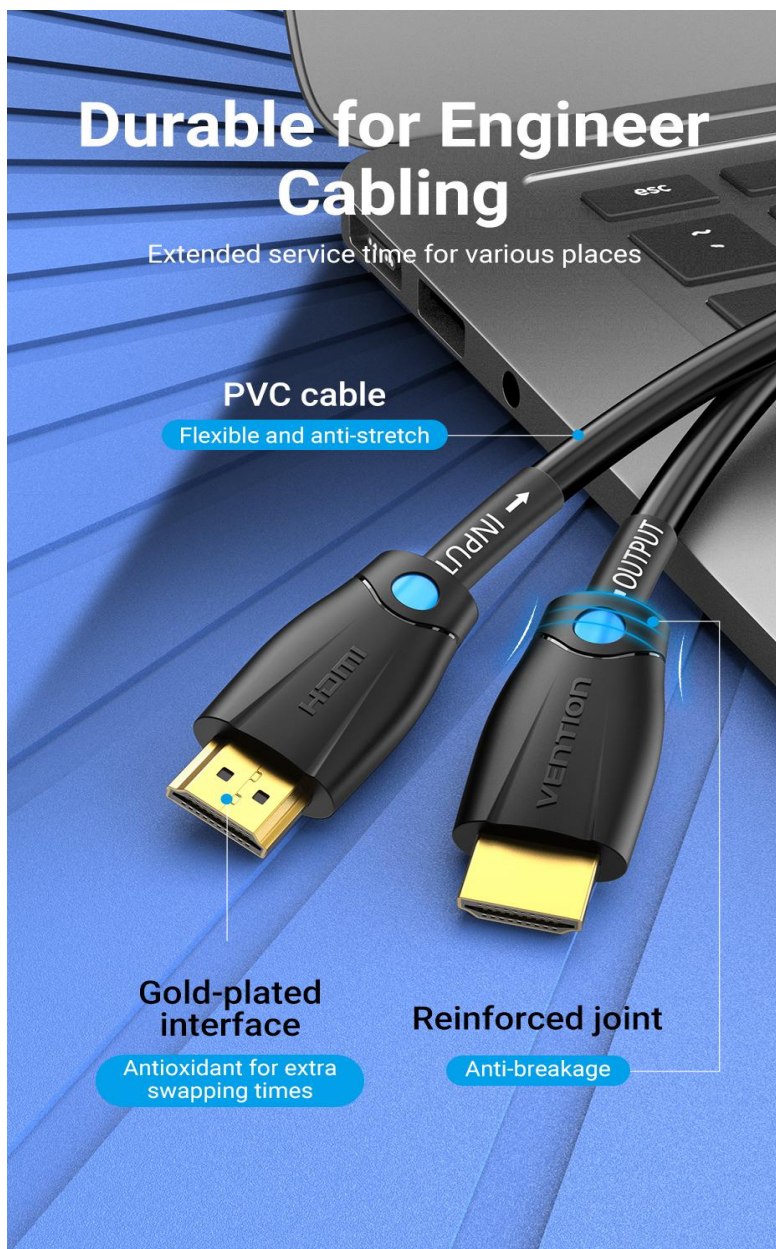

Durable for Engineer Cabling

Extended service time for various places

PVC cable

Flexible and anti-stretch

Gold-plated interface

Antioxidant for extra swapping times

Reinforced joint

Anti-breakage