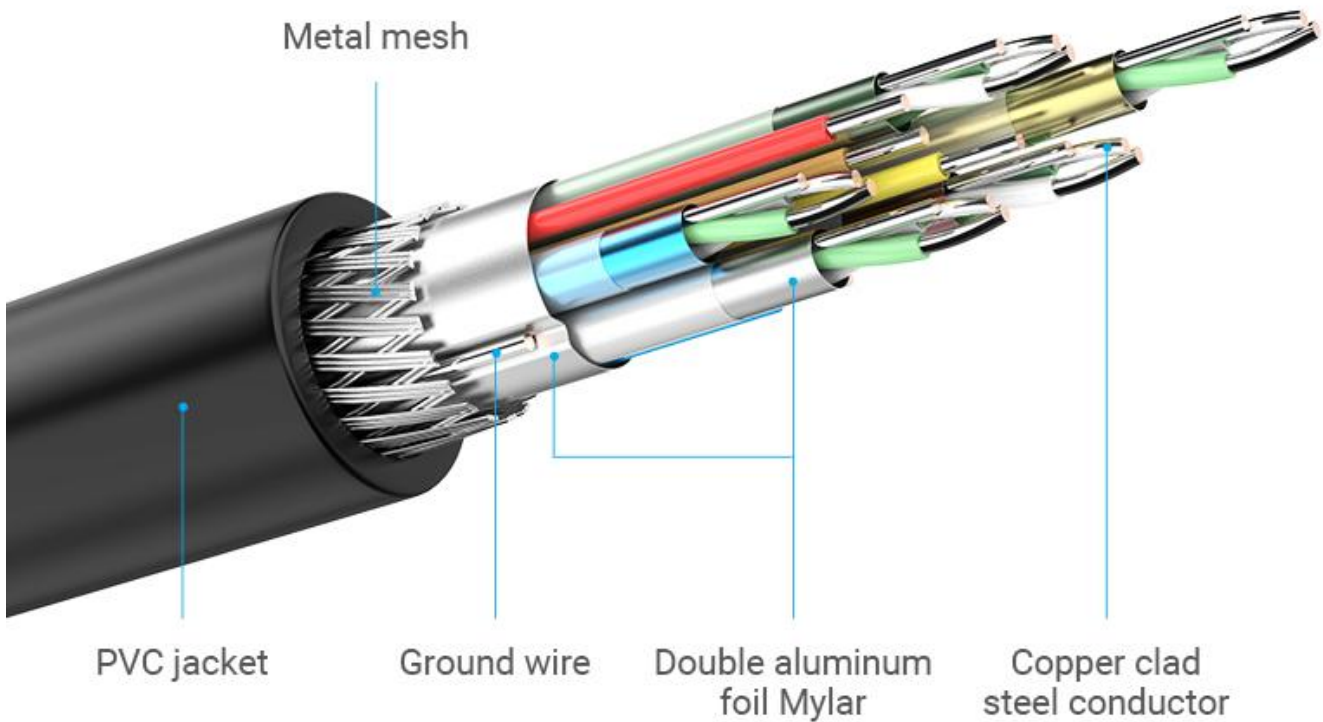

Durable in Swapping

Extended service life

PVC Jacket

Flexible

Product Parameters

Brand: Vention

Shell: PVC

Name: HDMI2.0 Female to Female

Shielding: Double Aluminum Foil Mylar +

Extension Cable

Metal Mesh

Model: AAX

Jacket: PVC

Color: Black

AWG: 30AWG

Interface: HDMI2.0 Female