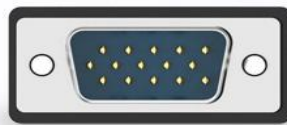

# Applicable Equipment

VGA interface device to HDMI  
interface display device

Laptop

Desktop

All-in-one

**VGA input**

**HDMI output**

Display

TV

Projector

*This product only supports VGA to HDMI conversion,  
does not support reverse conversion*