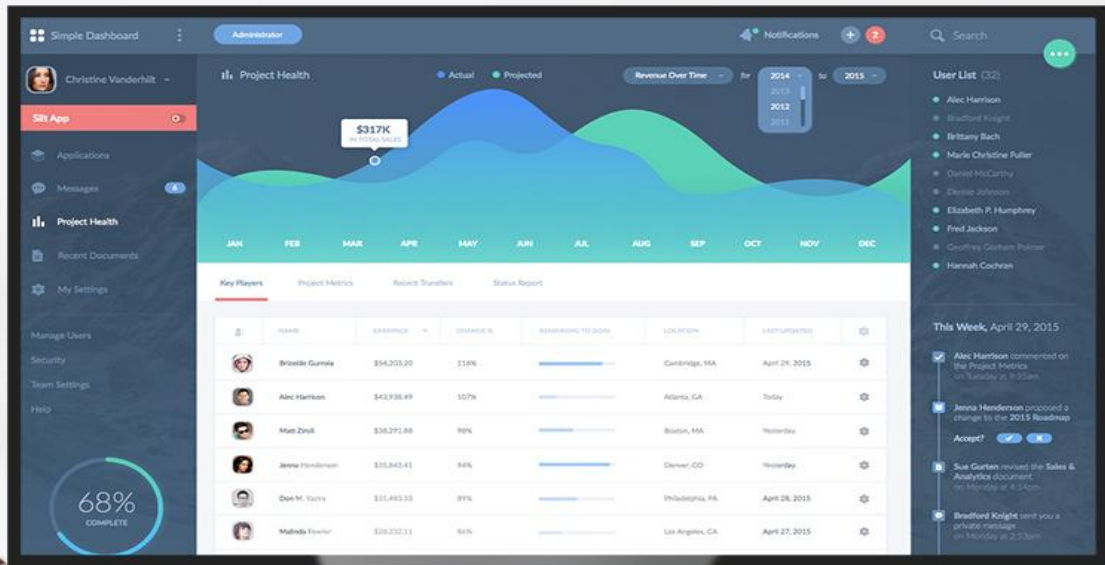

Computers to TV or Projector

Business speech/report more efficient and convenient